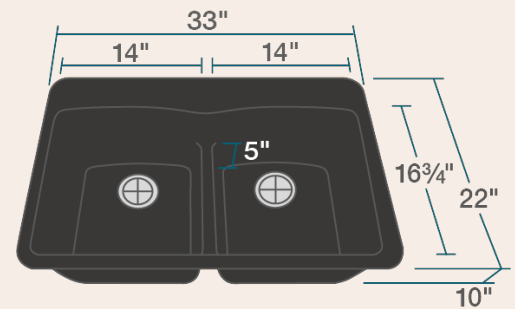

- 33" x 22" x 10 3/4"
- Topmount Installation
- 33" Minimum Cabinet Size
- Made with 80% Quartz, 20% Acrylic
- All-Natural Materials - Eco-Friendly and Recyclable
- Offset Drain
- Heat Resistant to 550 Degrees
- Stain Resistant
- Scratch Resistant
- Multiple Colors Available
- Installation Hardware Included
- Limited Lifetime Warranty
- Acrylic Provides Sound Dampening - No Pads Needed