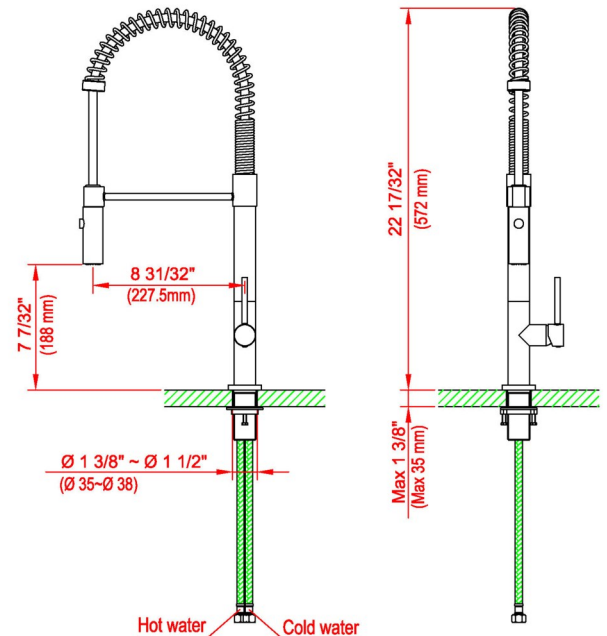

PROJECT INFORMATION

PROJECT: _____

CONTACT: _____

DATE: _____

NOTES: _____

_____

_____

APPROVAL:

OPTIONAL ACCESSORIES

- **SD25C, SD35C** [Chrome soap dispenser]
- **SD25MB, SD35MB** [Matte black soap dispenser]
- **SD25SS, SD35SS** [Stainless steel soap dispenser]

We reserve the right to update product specifications without notice. Please visit karran.com for the most current specification sheets. All dimensions are accurate to 1/4". REV 05-2022