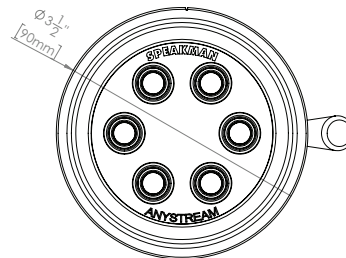

Liberty Bell 6-Jet Fixed Showerhead

MODELS:

- S-1776: 2.5 GPM (9.5 L/min) flow rate
- S-1776-E175: 1.75 GPM (6.6 L/min) flow rate

FEATURES:

- 6 plungers, 48 sprays, 3 spray patterns
- Patented Anystream® plungers resist scale build-up
- Spray adjusting handle
- Solid brass construction
- 1/2" -14 NPTF female inlet
- Corrosion resistant finishes

STOCK FINISHES:

CAST NICKEL

STANDARDS:

- ASME A112.18.1/CSA B125.1 certified
- CEC (CA Energy Commission) certified, 1.75 GPM only
- WaterSense certified 1.75 GPM only

WARRANTY:

Visit www.speakman.com for full product warranty information

- Limited Lifetime Warranty (consumer)
- 1 Year Limited Warranty (commercial)

All dimensions are in inches (millimeters) unless otherwise specified and are subject to change without notice.

Architect/Engineer Approval Space:

P: 800-537-2107
F: 800-977-2747
W: WWW.SPEAKMAN.COM
R: 02-OCTOBER 2018