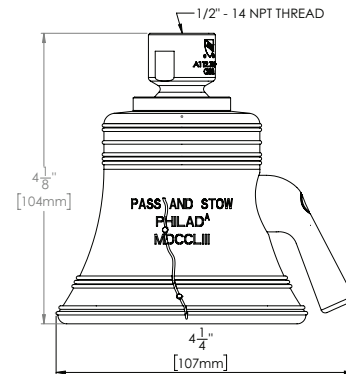

Liberty Bell 6-Jet Fixed Showerhead

MODELS:

- S-1776: 2.5 GPM (9.5 L/min) flow rate
- S-1776-E175: 1.75 GPM (6.6 L/min) flow rate

FEATURES:

- 6 plungers, 48 sprays, 3 spray patterns
- Patented Anystream® plungers resist scale build-up
- Spray adjusting handle
- Solid brass construction
- 1/2" -14 NPTF female inlet
- Corrosion resistant finishes

STOCK FINISHES:

CAST NICKEL

STANDARDS:

- ASME A112.18.1/CSA B125.1 certified
- CEC (CA Energy Commission) certified, 1.75 GPM only
- WaterSense certified 1.75 GPM only

WARRANTY:

Visit www.speakman.com for full product warranty information

- Limited Lifetime Warranty (consumer)
- 1 Year Limited Warranty (commercial)

All dimensions are in inches (millimeters) unless otherwise specified and are subject to change without notice.

Architect/Engineer Approval Space:

P: 800-537-2107
F: 800-977-2747
W: WWW.SPEAKMAN.COM
R: 02-OCTOBER 2018