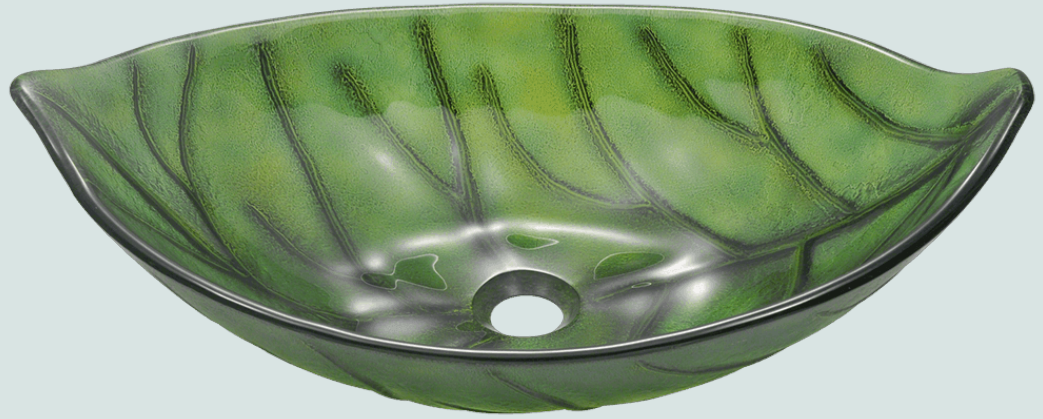

609 Colored Vessel Sink

Glass

Our line of glass sinks will add elegant beauty to your bathroom. They are manufactured using fully tempered glass, which is stronger and can withstand higher temperatures than normal glass. The glass is nonporous and will not absorb odor or stains making it a very clean option. Our glass sinks are covered by a limited lifetime warranty.

23 1/4" x 14 1/2" x 4 3/4"
 Tempered Glass
 Limited Lifetime Warranty
 Colored Glass

Accessories

*Accessories not included

UPC: 817299010005

Features

Vessel Installation	24" Minimum Cabinet Size	1/2" Thick	Tempered Glass	Limited Lifetime Warranty	One Bowl