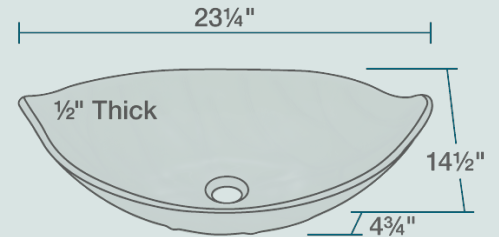

23 1/4" x 14 1/2" x 4 3/4"
 Tempered Glass
 Limited Lifetime Warranty
 Colored Glass

Accessories

*Accessories not included

UPC: 817299010005

Features

Vessel Installation	24" Minimum Cabinet Size	1/2" Thick	Tempered Glass	Limited Lifetime Warranty	One Bowl