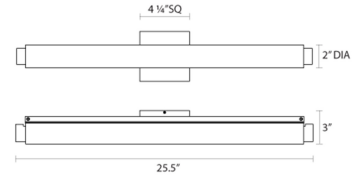

Project:

Tubo Slim LED Bath Bar Spec Sheet

SKU: 2431.01-DT Learn more at:
<https://sonnemanlight.com/tubo-slim-led-bath-bar>

Description: **Elegantly slender tubular glass LED bath bar and sconce lighting system.** Available with custom end trims, in a choice of finishes and sizes. Also available as a [Sconce](#) and [Panel Sconce](#).

Type #:

Dimensions

Height:	4.25"
Width:	25.5"
Extends:	3"
Minimum Extension:	3"
Maximum Extension:	3"
Size:	24"
Canopy/Backplate/Base Depth:	4.25
Canopy/Backplate/Base Height:	4.25

Electrical Specs

Bulb(s) Included?:	Yes
Bulb 1 Type:	Integral LED
Input Voltage:	120VAC
Wattage:	16
Initial Lumens:	1080
Delivered Lumens:	868
Color Temperature:	3000K
CRI:	90
Power Supply Type:	Transformer
Power Supply Quantity:	1
Power Supply Location:	Outlet Box
Dimming Type:	ELV
Bulb Max Wattage:	16

Installation

Installation:	Licensed electrician required
Installation Orientation:	Any Orientation

Shipping

Carton 1 L x W x H:	28" X 7" X 7"
Carton 1 Gross Weight:	4 LBS
Fixture Weight:	4

Shade

Shade 1 Material:	Tubular Etched Glass
-------------------	----------------------