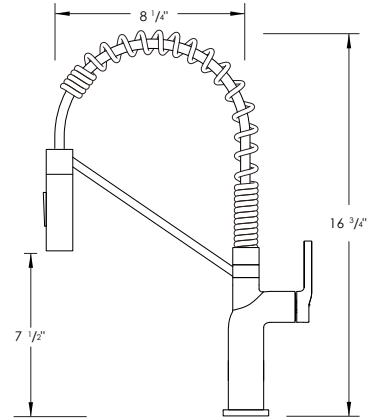

TIVOLI K-149

PULL DOWN WITH DUAL FUNCTION
KITCHEN FAUCET

DIMENSIONS

RECOMMENDED ACCESSORIES

HANDLE TYPE

LEVER

NUMBER OF HANDLE

1

CARTRIDGE MODEL

Kerox®

SIZE: 35mm
STYLE: LEVER

SPRAY SETTINGS

SPRAY WATER FLOW / AERATED STREAM

FAUCET FINISH

BRUSHED (S)

MATTE BLACK (N)

MATTE BLACK/
GOLD (NG)

MATTE BLACK/
BRUSHED (NS)

PRODUCT DIMENSIONS

| | |
|--------------------|---------|
| Faucet Height (in) | 16 3/4" |
| Spout Height (in) | 7 1/2" |
| Spout Reach (in) | 8 1/4" |

CONFIGURATION

3-TROUS

ROTATION DU BEC (DEGRÉS)

360°

MATÉRIEL

ACIER INOXYDABLE

TAILLE DE LA COUPE

1 3/8"

PLAQUE DE PLATEAU