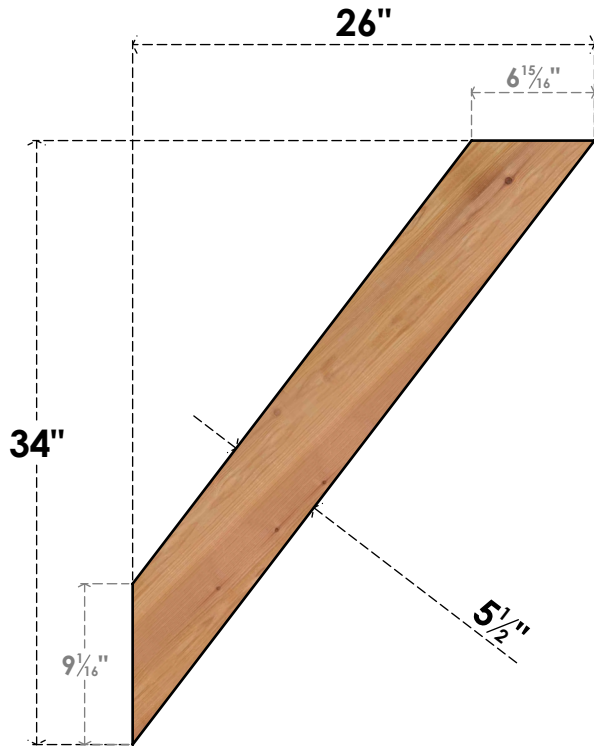

BRC06X26X34TRA00SWR

5 1/2"W X 26"D X 34"H TRADITIONAL SMOOTH BRACE, WESTERN RED CEDAR

SIDE

FRONT

EKENA MILLWORK
 2300 WEST MAIN ST.
 CLARKSVILLE, TX 75426
 TOLL FREE: 866-607-0453
 WWW.EKENAMILLWORK.COM

NOTES