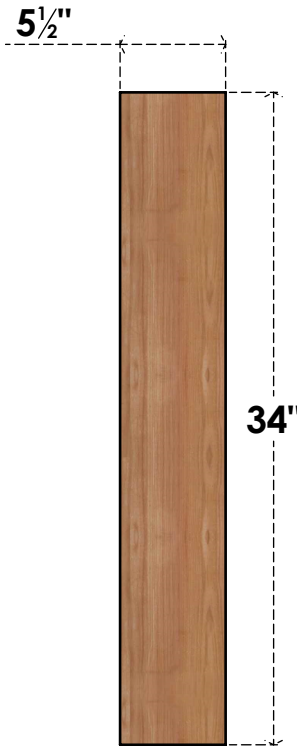

BRC06X26X34TRA00SWR

5 1/2"W X 26"D X 34"H TRADITIONAL SMOOTH BRACE, WESTERN RED CEDAR

SIDE

FRONT

EKENA MILLWORK
 2300 WEST MAIN ST.
 CLARKSVILLE, TX 75426
 TOLL FREE: 866-607-0453
 WWW.EKENAMILLWORK.COM

NOTES