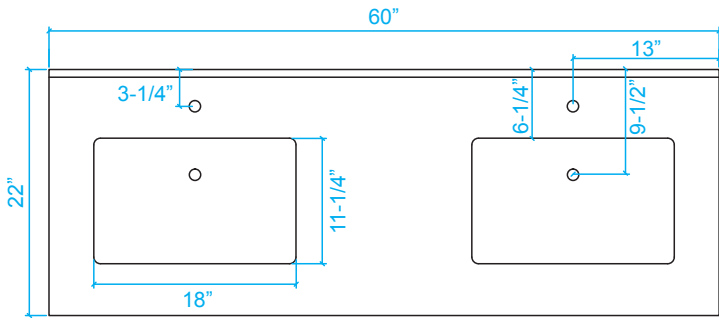

WYNDHAM COLLECTION

TOP VIEW OF VANITY CABINET

**Note: Due to high probability of breakage-the backsplash comes in two pieces-cut from same piece.*

WC-1414-60 Double Vanity