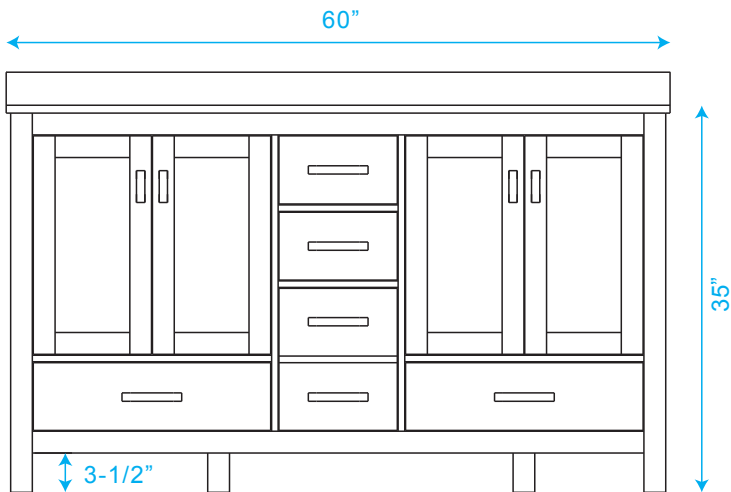

WYNDHAM COLLECTION

TOP VIEW OF VANITY CABINET

**Note: Due to high probability of breakage-the backsplash comes in two pieces-cut from same piece.*

WC-1414-60 Double Vanity