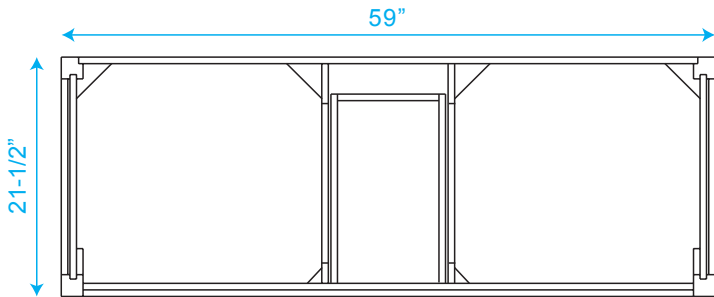

WYNDHAM COLLECTION

TOP VIEW OF VANITY CABINET

**Note: Due to high probability of breakage-the backsplash comes in two pieces-cut from same piece.*

WC-1414-60 Double Vanity