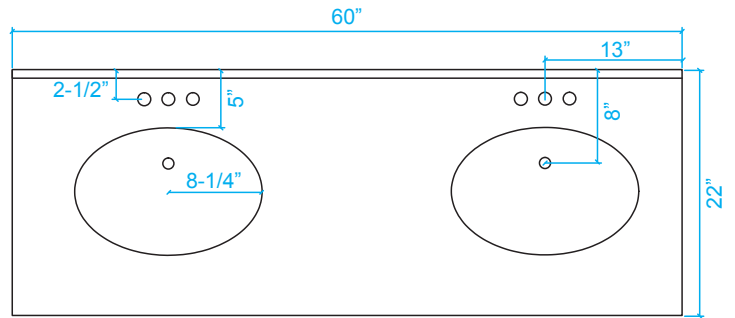

WYNDHAM COLLECTION

TOP VIEW OF VANITY CABINET

**Note: Due to high probability of breakage-the backsplash comes in two pieces-cut from same piece.*

WC-1414-60 Double Vanity