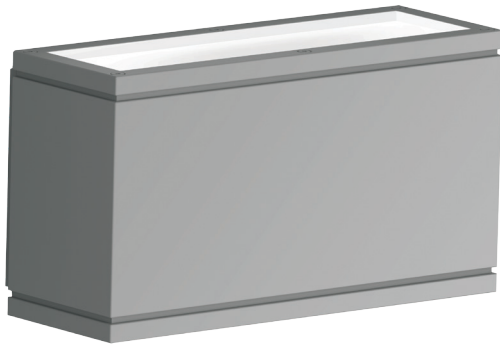

RUBIX - model: WS-W25

LED Wall Mount

WAC LIGHTING

Responsible Lighting®

Fixture Type:

Catalog Number:

Project: _____

Location: _____

PRODUCT DESCRIPTION

Precise engineering using the latest energy efficient LED technology with a built-in reflector for superior optics; An appealing cylindrical profile with a powerful LED down light perfect for accent and wall wash lighting. PD-W2605 is supplied with 3 x 12" and 1 x 6" stems and the canopy has a hang straight swivel mount for sloped ceilings.

FEATURES

- Mounts Up or Down
- IP65 Rated, ETL & cETL Wet Location Listed
- Die-Cast Aluminum Construction
- Universal Voltage Input (120V - 277V)
- Dimming: ELV (120V) or 0-10V
- ADA Compliant

SPECIFICATIONS

Construction: Aluminum with etched glass.

Power: Integral driver in luminaire. 120V - 277V input.

Light Source: High output LED

Mounting: Mounts directly to junction box

Dimming: 0-10V Dimming: 100%-10%

ELV Dimming: 100%-15% (120V only)