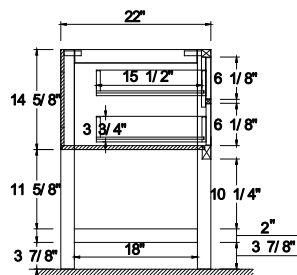

Dimensions

Front

Back

Side

Top

Features

- Solid Wood & Hardwood Construction
- 4 Soft-close Drawers
- 1 Open Shelf
- Brushed nickel hardware
- Adjustable leg levelers
- cUPC Undermount Basin

Dimensions:

- 72``x22``x34 1/2``(With Top)
- 72``x22``x32 1/8``(Vanity Only)

Vanity Finish:

- White (W)
- Sapphire Gray (SG)
- Heritage Blue (HB)
- Black Onyx (BO)

Countertop:

- Italian carrara white marble (CW)

Certification:

CARB P2

Countertop & Sink

Dimensions:

Countertop: 72"×22"×2.4"

Rectangle undermount basin: 20.1"×15.2"×7.5"