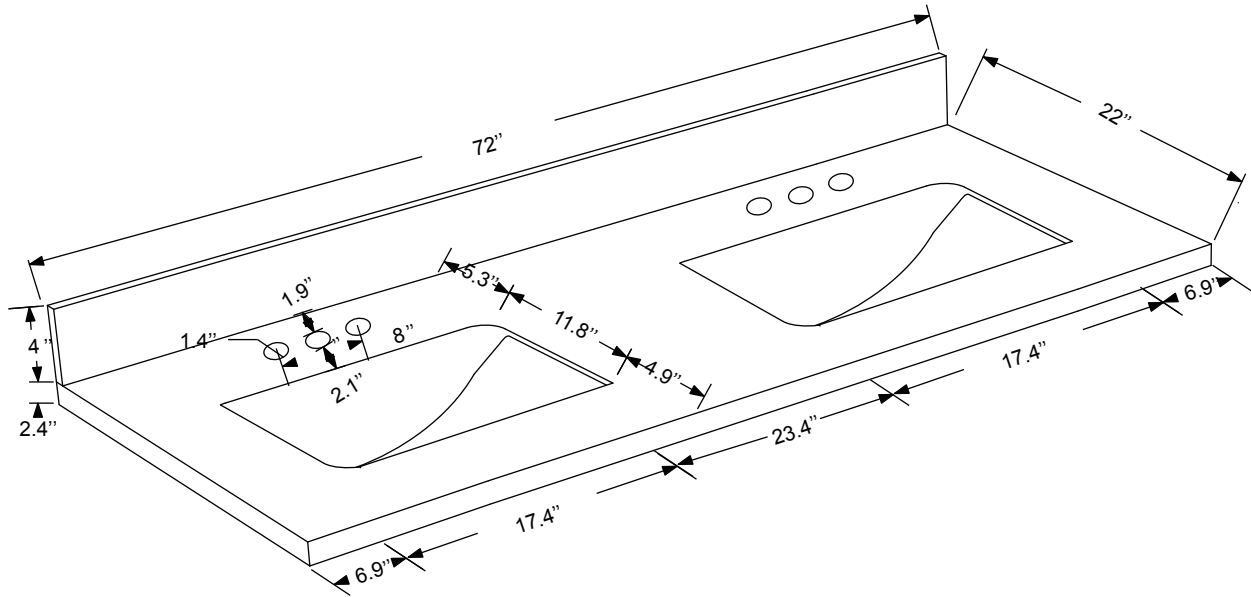

Dimensions

Front

Back

Side

Top

Features

- Solid Wood & Hardwood Construction
- 4 Soft-close Drawers
- 1 Open Shelf
- Brushed nickel hardware
- Adjustable leg levelers
- cUPC Undermount Basin

Dimensions:

- 72``x22``x34 1/2``(With Top)
- 72``x22``x32 1/8``(Vanity Only)

Vanity Finish:

- White (W)
- Sapphire Gray (SG)
- Heritage Blue (HB)
- Black Onyx (BO)

Countertop:

- Italian carrara white marble (CW)

Certification:

CARB P2

Countertop & Sink

Dimensions:

Countertop: 72"×22"×2.4"

Rectangle undermount basin: 20.1"×15.2"×7.5"