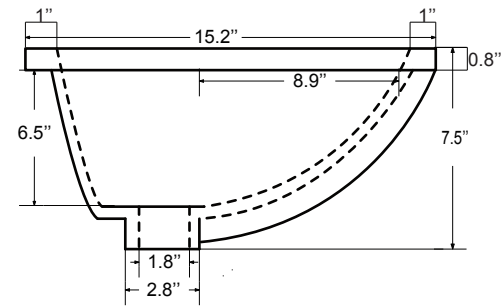

Dimensions

Front

Back

Side

Top

Features

- Solid Wood & Hardwood Construction
- 4 Soft-close Drawers
- 1 Open Shelf
- Brushed nickel hardware
- Adjustable leg levelers
- cUPC Undermount Basin

Dimensions:

- 72``x22``x34 1/2``(With Top)
- 72``x22``x32 1/8``(Vanity Only)

Vanity Finish:

- White (W)
- Sapphire Gray (SG)
- Heritage Blue (HB)
- Black Onyx (BO)

Countertop:

- Italian carrara white marble (CW)

Certification:

CARB P2

Countertop & Sink

Dimensions:

Countertop: 72"×22"×2.4"

Rectangle undermount basin: 20.1"×15.2"×7.5"