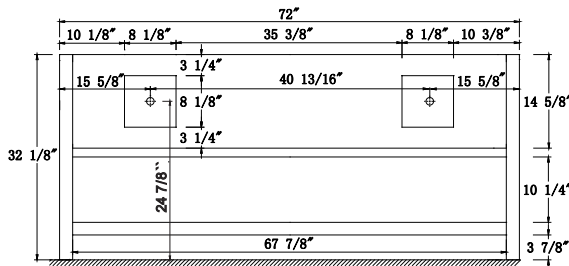

Dimensions

Front

Back

Side

Top

Features

- Solid Wood & Hardwood Construction
- 4 Soft-close Drawers
- 1 Open Shelf
- Brushed nickel hardware
- Adjustable leg levelers
- cUPC Undermount Basin

Dimensions:

- 72``x22``x34 1/2``(With Top)
- 72``x22``x32 1/8``(Vanity Only)

Vanity Finish:

- White (W)
- Sapphire Gray (SG)
- Heritage Blue (HB)
- Black Onyx (BO)

Countertop:

- Italian carrara white marble (CW)

Certification:

CARB P2

Countertop & Sink

Dimensions:

Countertop: 72"×22"×2.4"

Rectangle undermount basin: 20.1"×15.2"×7.5"