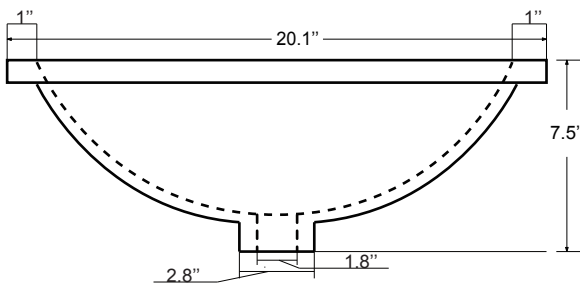

Dimensions

Front

Back

Side

Top

Features

- Solid Wood & Hardwood Construction
- 4 Soft-close Drawers
- 1 Open Shelf
- Brushed nickel hardware
- Adjustable leg levelers
- cUPC Undermount Basin

Dimensions:

- 72``x22``x34 1/2``(With Top)
- 72``x22``x32 1/8``(Vanity Only)

Vanity Finish:

- White (W)
- Sapphire Gray (SG)
- Heritage Blue (HB)
- Black Onyx (BO)

Countertop:

- Italian carrara white marble (CW)

Certification:

CARB P2

Countertop & Sink

Dimensions:

Countertop: 72"×22"×2.4"

Rectangle undermount basin: 20.1"×15.2"×7.5"