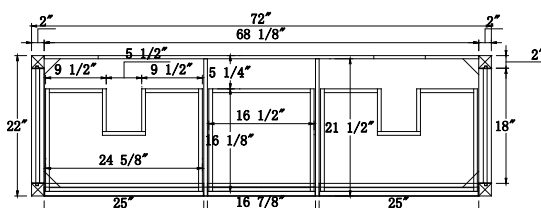

Dimensions

Front

Back

Side

Top

Features

- Solid Wood & Hardwood Construction
- 4 Soft-close Drawers
- 1 Open Shelf
- Brushed nickel hardware
- Adjustable leg levelers
- cUPC Undermount Basin

Dimensions:

- 72``x22``x34 1/2``(With Top)
- 72``x22``x32 1/8``(Vanity Only)

Vanity Finish:

- White (W)
- Sapphire Gray (SG)
- Heritage Blue (HB)
- Black Onyx (BO)

Countertop:

- Italian carrara white marble (CW)

Certification:

CARB P2

Countertop & Sink

Dimensions:

Countertop: 72"×22"×2.4"

Rectangle undermount basin: 20.1"×15.2"×7.5"