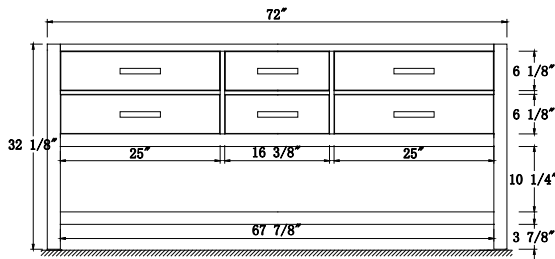

Dimensions

Front

Back

Side

Top

Features

- Solid Wood & Hardwood Construction
- 4 Soft-close Drawers
- 1 Open Shelf
- Brushed nickel hardware
- Adjustable leg levelers
- cUPC Undermount Basin

Dimensions:

- 72``x22``x34 1/2``(With Top)
- 72``x22``x32 1/8``(Vanity Only)

Vanity Finish:

- White (W)
- Sapphire Gray (SG)
- Heritage Blue (HB)
- Black Onyx (BO)

Countertop:

- Italian carrara white marble (CW)

Certification:

CARB P2

Countertop & Sink

Dimensions:

Countertop: 72"×22"×2.4"

Rectangle undermount basin: 20.1"×15.2"×7.5"