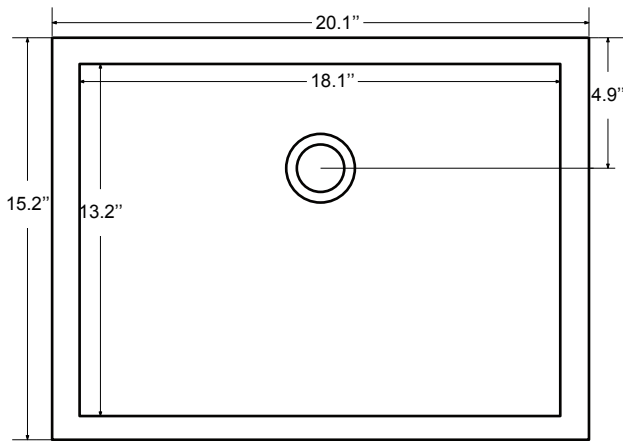

Dimensions

Front

Back

Side

Top

Features

- Solid Wood & Hardwood Construction
- 4 Soft-close Drawers
- 1 Open Shelf
- Brushed nickel hardware
- Adjustable leg levelers
- cUPC Undermount Basin

Dimensions:

- 72``x22``x34 1/2``(With Top)
- 72``x22``x32 1/8``(Vanity Only)

Vanity Finish:

- White (W)
- Sapphire Gray (SG)
- Heritage Blue (HB)
- Black Onyx (BO)

Countertop:

- Italian carrara white marble (CW)

Certification:

CARB P2

Countertop & Sink

Dimensions:

Countertop: 72"×22"×2.4"

Rectangle undermount basin: 20.1"×15.2"×7.5"