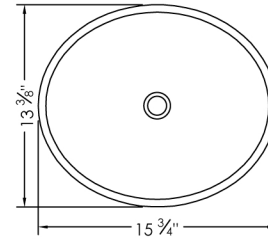

**NOVEL**

P-221

VESSEL SINKS

OVAL TOPMOUNT BATHROOM SINKS

**DIMENSIONS**

15 3/4" x 13 3/8" x 5 3/4"

**RECOMMENDED ACCESSORIES**

D-702  
POP-UP DRAINS NO OVERFLOW

**PRODUCT DIMENSIONS**

Overall Dimensions 15 1/2" x 13 3/8" x 5 1/2"

Internal Dimensions

Drain Opening Size 1 3/4"

**SINK SHAPE**

OVAL

**SURFACE SIZE**

MINIMUM  
SURFACE SIZE