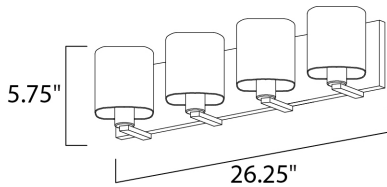

PRODUCT DESCRIPTION

Satin White bands of cased glass wrap around each lamp creating a soft ribbon of light. Back plates finished in Polished Chrome or Satin Nickel complement the majority of bath fittings.

MEASUREMENTS

DIMENSION : 26.25" W x 5.75" H x 5.5" Ext
 BACK PLATE : 26.25" W x 5.5" H x 2.75" HCO
 HANGING WEIGHT : 6.78 lb

LAMPING

INPUT VOLTAGE : 120V
 BULB : 4 x 60W Incandescent E26 Medium , 240W Total
 BULB INCLUDED : (Not Included)
 DIMMABLE : Yes