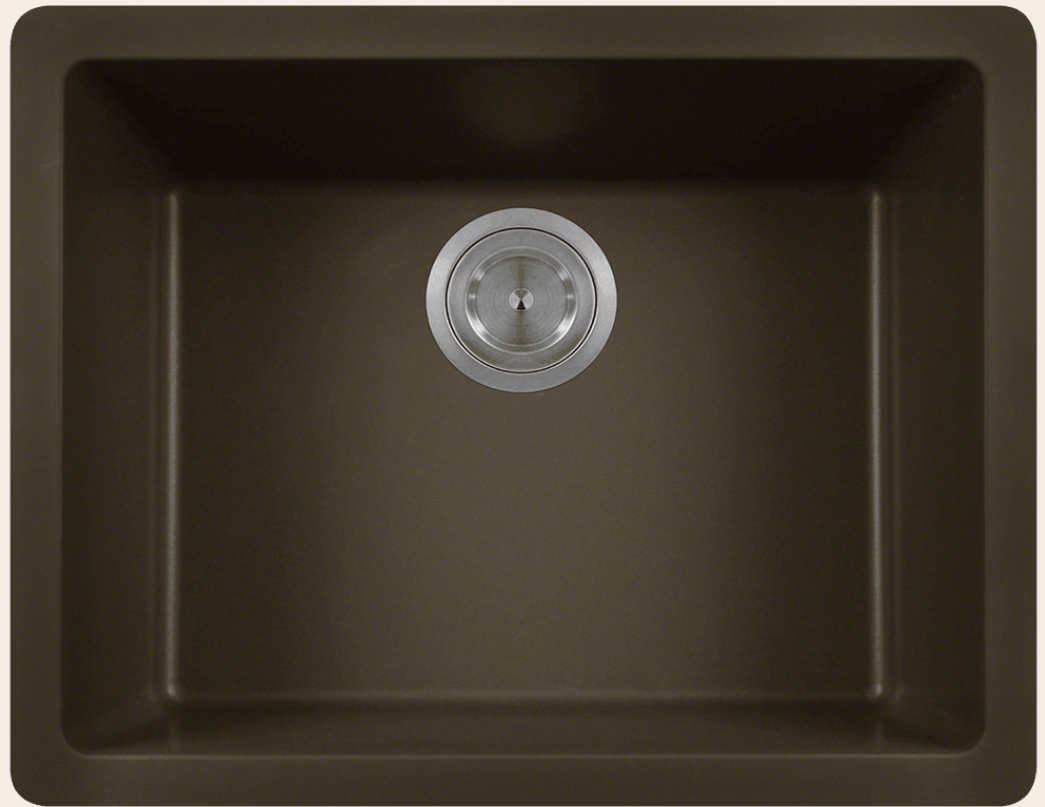

808-MOCHA Single Bowl Sink

21 5/8" x 16 7/8" x 7 3/4"
 Undermount or Topmount Installation
 Made with 80% Quartz, 20% Acrylic
 All-Natural Materials - Eco-Friendly and Recyclable
 Offset Drain
 Heat Resistant to 550 Degrees
 Stain Resistant
 Scratch Resistant
 Multiple Colors Available
 Installation Hardware Included
 Lifetime Warranty
 Acrylic Provides Sound Dampening - No Pads Needed

TruGranite

Our TruGranite sinks come in six colors to match any countertop: black, silver, mocha, slate, beige, and white. They are made with 80% Quartz and 20% Acrylic and have a non-porous surface that gives the sink antibacterial properties. They are extremely scratch resistant, can withstand temperatures up to 550 Degrees, and are unaffected by household acids and cleaners. They are also completely stain resistant. All undermount sinks come with a cardboard cutout template and mounting hardware.

Accessories

*Accessories not included

Available Colors

Features

<p>Topmount or Undermount</p>	<p>24" Minimum Cabinet Size</p>	<p>80% Quartz 20% Acrylic</p>	<p>Offset Drain 3 1/2"</p>	<p>Heat Resistant to 550°</p>	<p>Stain Resistant</p>
<p>Scratch Resistant</p>	<p>Multiple Colors Available</p>	<p>Cutout Template</p>	<p>Hardware Included</p>	<p>Limited Lifetime Warranty</p>	