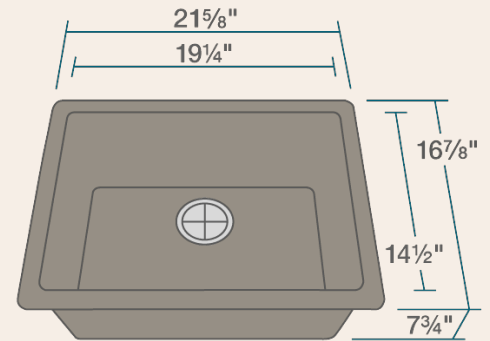

808-MOCHA Single Bowl Sink

21 5/8" x 16 7/8" x 7 3/4"
 Undermount or Topmount Installation
 Made with 80% Quartz, 20% Acrylic
 All-Natural Materials - Eco-Friendly and Recyclable
 Offset Drain
 Heat Resistant to 550 Degrees
 Stain Resistant
 Scratch Resistant
 Multiple Colors Available
 Installation Hardware Included
 Lifetime Warranty
 Acrylic Provides Sound Dampening - No Pads Needed

Accessories

*Accessories not included

Available Colors

Features

<p>Topmount or Undermount</p>	<p>24" Minimum Cabinet Size</p>	<p>80% Quartz 20% Acrylic</p>	<p>Offset Drain 3 1/2"</p>	<p>Heat Resistant to 550°</p>	<p>Stain Resistant</p>
<p>Scratch Resistant</p>	<p>Multiple Colors Available</p>	<p>Cutout Template</p>	<p>Hardware Included</p>	<p>Limited Lifetime Warranty</p>	