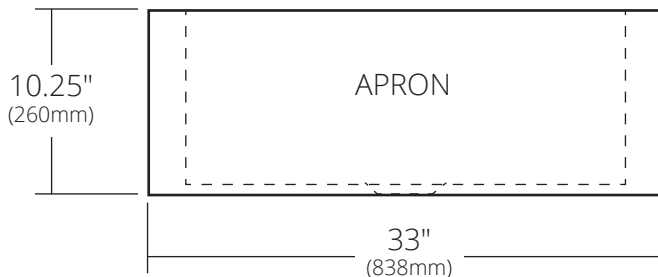

SPECIFICATIONS

**RHAPSODY**

TOP VIEW

FRONT VIEW

SIDE VIEW

- CPK295 Antique
- CPK595 Brushed Nickel
- CPK495 Polished Copper
- CPK895 Polished Nickel

**PRODUCT DETAILS**

- 33" x 20.5" x 10.25" OD (838mm x 521mm x 260mm)
- 29.25" x 16.75" x 9.75" (743mm x 425mm x 248mm)
- Hand hammered, 16 gauge recycled copper
- Apron extends 2" on sides
- 3.5" (89mm) Drain opening

**INSTALLATION**

- Undermount

**COORDINATING PRODUCTS**

- Drains: DR320 or DR340
- Bottom Grid: GR2715
- MetalProtect® for polished finishes

**STANDARDS COMPLIANCE**

- UPC/cUPC compliant

**IMPORTANT**

Due to the handcrafted nature of this product, it will vary in finish, texture, hammering, and other details. Dimensions may vary up to 1/4" (6mm). We strongly recommend waiting for the actual product before making any installation cuts.