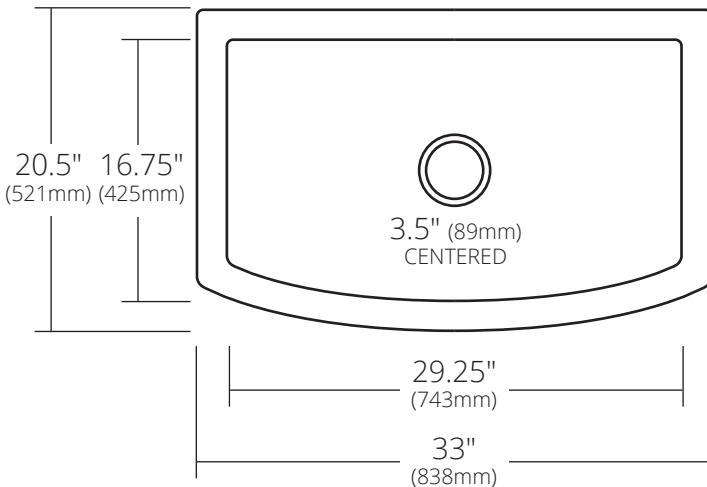

SPECIFICATIONS

**RHAPSODY**

TOP VIEW

FRONT VIEW

SIDE VIEW

- CPK295 Antique
- CPK595 Brushed Nickel
- CPK495 Polished Copper
- CPK895 Polished Nickel

**PRODUCT DETAILS**

- 33" x 20.5" x 10.25" OD (838mm x 521mm x 260mm)
- 29.25" x 16.75" x 9.75" (743mm x 425mm x 248mm)
- Hand hammered, 16 gauge recycled copper
- Apron extends 2" on sides
- 3.5" (89mm) Drain opening

**INSTALLATION**

- Undermount

**COORDINATING PRODUCTS**

- Drains: DR320 or DR340
- Bottom Grid: GR2715
- MetalProtect® for polished finishes

**STANDARDS COMPLIANCE**

- UPC/cUPC compliant

**IMPORTANT**

Due to the handcrafted nature of this product, it will vary in finish, texture, hammering, and other details. Dimensions may vary up to 1/4" (6mm). We strongly recommend waiting for the actual product before making any installation cuts.