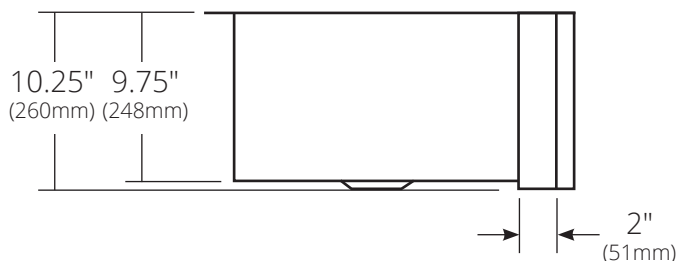

SPECIFICATIONS

**RHAPSODY**

TOP VIEW

FRONT VIEW

SIDE VIEW

- CPK295 Antique
- CPK595 Brushed Nickel
- CPK495 Polished Copper
- CPK895 Polished Nickel

**PRODUCT DETAILS**

- 33" x 20.5" x 10.25" OD (838mm x 521mm x 260mm)
- 29.25" x 16.75" x 9.75" (743mm x 425mm x 248mm)
- Hand hammered, 16 gauge recycled copper
- Apron extends 2" on sides
- 3.5" (89mm) Drain opening

**INSTALLATION**

- Undermount

**COORDINATING PRODUCTS**

- Drains: DR320 or DR340
- Bottom Grid: GR2715
- MetalProtect® for polished finishes

**STANDARDS COMPLIANCE**

- UPC/cUPC compliant

**IMPORTANT**

Due to the handcrafted nature of this product, it will vary in finish, texture, hammering, and other details. Dimensions may vary up to 1/4" (6mm). We strongly recommend waiting for the actual product before making any installation cuts.