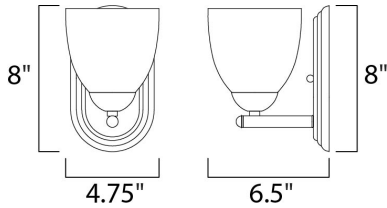

PRODUCT DESCRIPTION

This transitional design works in any style home. Intersecting, rectangular tubing finished in your choice of Satin Nickel or Oil Rubbed Bronze gently curves to support simple line Frost glass shades.

MEASUREMENTS

- DIMENSION : 5" W x 8" H x 6.5" Ext
- BACK PLATE : 4.75" W x 8" H x 4" HCO
- HANGING WEIGHT : 1.56 lb

LAMPING

- INPUT VOLTAGE : 120V
- BULB : 1 x 60W Incandescent E26 Medium , 60W Total
- BULB INCLUDED : (Not Included)
- DIMMABLE : Yes