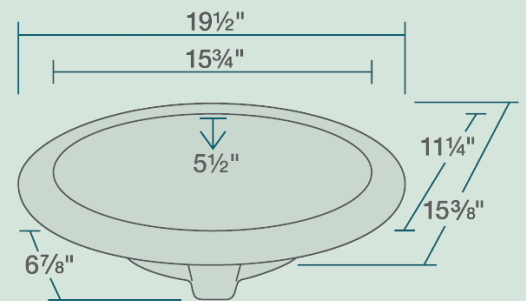

19 1/2" x 15 3/8" x 6 7/8"
 Topmount Installation
 21" Minimum Cabinet Size
 True Vitreous China
 Multiple Colors Available
 Cardboard Cutout Template Included
 cUPC Certified (Uniform Plumbing Code)
 Limited Lifetime Warranty

Accessories

*Accessories not included

Available Colors

Features

Drop-In Installation 	21" Minimum Cabinet Size 	True Vitreous China 	Multiple Colors Available 	Cutout Template 	cUPC Certified
Limited Lifetime Warranty 	One Bowl 				