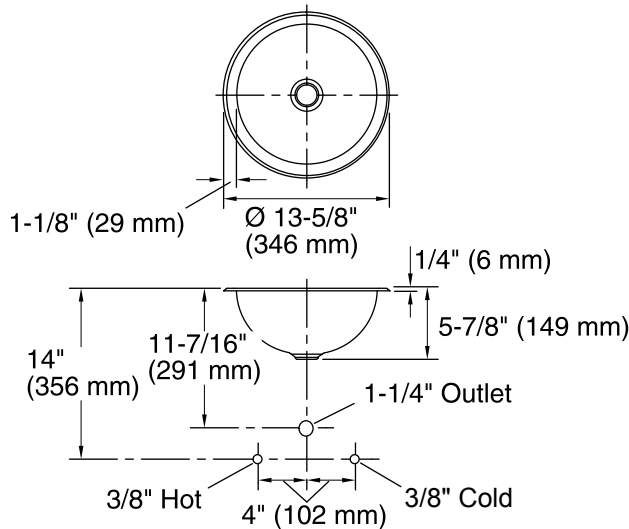

Bolero® Round

Drop-in/Under-mount Bathroom Sink
K-2610-SU

Features

- Round basin.
- Satin finish.
- No faucet holes; requires wall- or counter-mount faucet.

Material

- 20-gauge stainless steel.

Installation

- Drop-in or under-mount.

Recommended Products/Accessories

K-8998 P-Trap

Included Components

Additional Components:
1 193643 Basin Clamps
drain gasket
tube

ADA

CSA B651

Codes/Standards

Technical Information

All product dimensions are nominal.

| | |
|---------------------|--|
| Bowl configuration: | Single |
| Installation: | Drop-in, Under-mount |
| Bowl area (Only): | Diameter: 11-1/2" (292 mm) Water depth: 5-1/4" (133 mm) |
| Drain hole: | 1-5/8" (41 mm) |
| Template: | 111578-7, required, included |