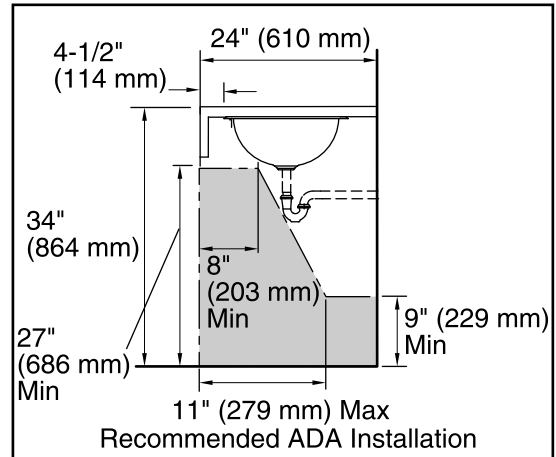

Bolero® Round

Drop-in/Under-mount Bathroom Sink
K-2610-SU

Features

- Round basin.
- Satin finish.
- No faucet holes; requires wall- or counter-mount faucet.

Material

- 20-gauge stainless steel.

Installation

- Drop-in or under-mount.

Recommended Products/Accessories

K-8998 P-Trap

Included Components

Additional Components:
1 193643 Basin Clamps
drain gasket
tube

ADA

CSA B651

Codes/Standards

Technical Information

All product dimensions are nominal.

| | |
|---------------------|--|
| Bowl configuration: | Single |
| Installation: | Drop-in, Under-mount |
| Bowl area (Only): | Diameter: 11-1/2" (292 mm) Water depth: 5-1/4" (133 mm) |
| Drain hole: | 1-5/8" (41 mm) |
| Template: | 111578-7, required, included |