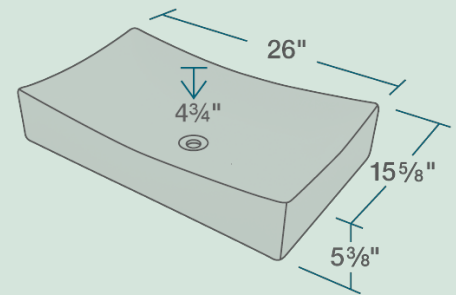

V330-WHITE Vessel Sink

Porcelain

Our porcelain sinks are made of true vitreous china and are triple glazed to create the strongest sink you will find. All of our porcelain sinks are covered by a limited lifetime warranty. All undermount sinks come with a cardboard cutout template and mounting hardware.

25 1/2" x 15 3/4" x 5 1/8"
 Vessel Installation
 True Vitreous China
 No Hardware Needed
 Limited Lifetime Warranty

Accessories

*Accessories not included

Available Colors

Features

Vessel Installation	27" Minimum Cabinet Size	True Vitreous China	No Hardware Needed	Limited Lifetime Warranty	One Bowl