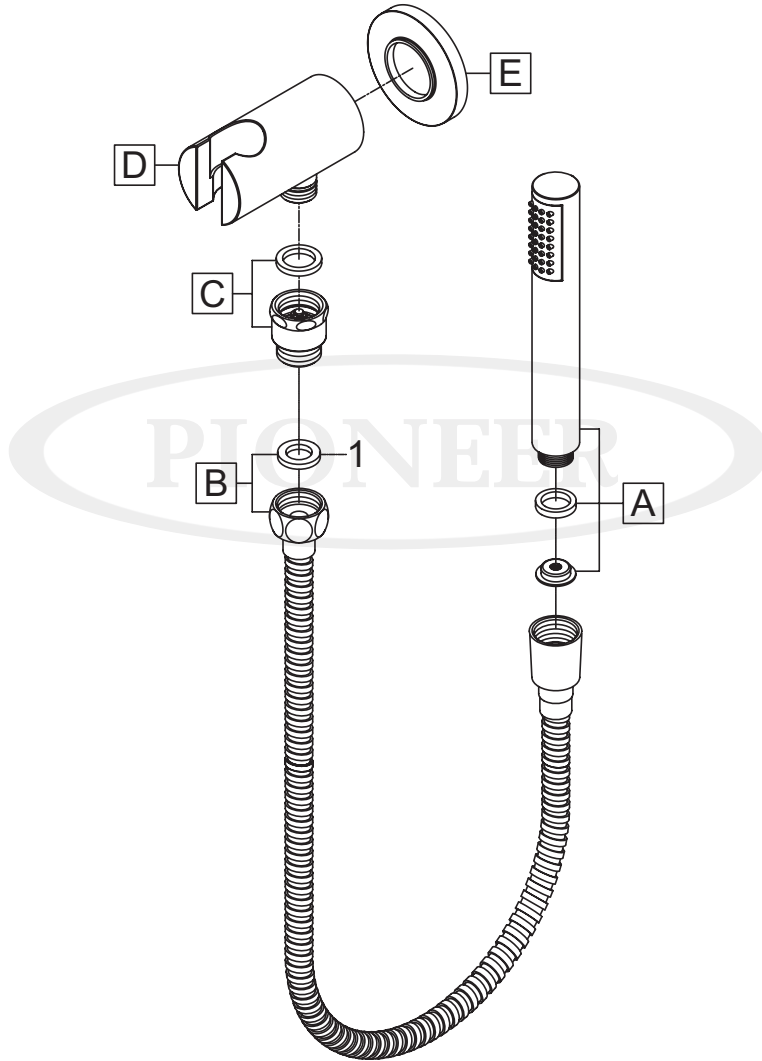

PARTS BREAKDOWN SHEET ENGINEERING EXCELLENCE

Handheld Shower Set

ITEM#	DESCRIPTION	ITEM#	DESCRIPTION
A	X-4900112*	1.75 GPM Handheld Showerhead	1
B	X-4600006*	60" SST Hose	
C	X-4600005*	Vacuum Breaker	
D	X-4600031*	Drop Ell with Handheld Support	
E	X-4600032*	Escutcheon	
			OP-460025
			Washer

* Note- Please Specify finish/color code while ordering.