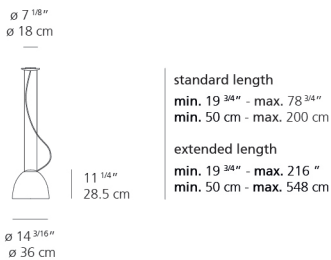

Delivered lumens	918lm
Light output ratio	34.13lm/W
Power consumption	26.88W
Led type	23W C.O.B.*
CCT (Correlated Color Temperature)	3000K
CRI (Color Rendering Index)	>93
Life expectancy	50000Hrs
Control type	Dimmable 2-Wire**
Input Voltage	120-277V
Driver	HATCH - 1 x XTC32-0700P-UNV-I

**Reverse or forward phase (120v only)

Colors & Finishes

Gloss Black

Materials

- Body of lamp in aluminum
- Bottom diffuser in thermoplastic material
- Upper cap in borosilicate sanded glass

Features & Accessories

Dimensions

Packaging

1 Box

1 x 19-13/16" x 19-13/16" x 19-13/16" / 9.37 lbs - 50 cm x 50 cm x 50 cm / 4.25 kg

Light distribution

Direct/Indirect

Luminaire weight

4.96 lbs / 2.25 kg