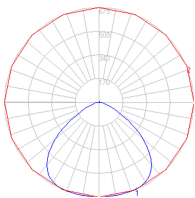

Dimensions

Packaging

1 Box

1 x 19-13/16" x 19-13/16" x 19-13/16" / 9.37 lbs - 50 cm x 50 cm x 50 cm / 4.25 kg

Light distribution

Direct/Indirect

Luminaire weight

4.96 lbs / 2.25 kg

Red = Max Cd. Through Vertical plane

Blue = Max Cd. Through Horizontal plane

Warranty

5 year limited warranty