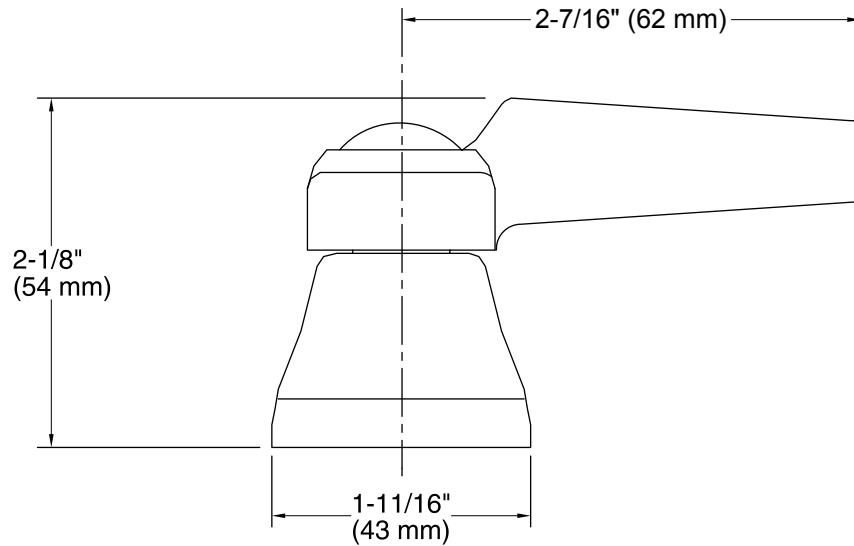

#### Color Code Description

■ CP Polished Chrome

**Technical Information**

All product dimensions are nominal.

**Notes**

Install this product according to the installation guide.

ADA, CSA B651 compliant when installed to the specific requirements of these regulations.