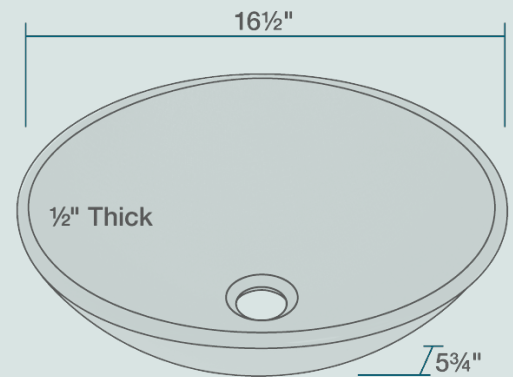

617 Silver Mesh Vessel Sink

16 1/2" x 16 1/2" x 5 3/4"
 Tempered Glass
 Limited Lifetime Warranty
 Silver-Embossed Glass Sink

Glass

Our line of glass sinks will add elegant beauty to your bathroom. They are manufactured using fully tempered glass, which is stronger and can withstand higher temperatures than normal glass. The glass is nonporous and will not absorb odor or stains making it a very clean option. Our glass sinks are covered by a limited lifetime warranty.

Accessories

*Accessories not included

UPC: 817299010265

Features

Vessel Installation	18" Minimum Cabinet Size	1/2" Thick	Tempered Glass	Limited Lifetime Warranty	One Bowl