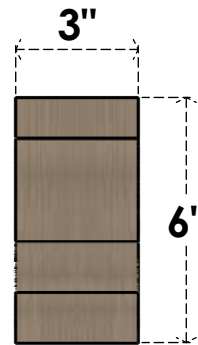

ITEM NUMBER: CORU03X06X06ASHRCPR

3"W X 6"D X 6"H SERIES 1 CLASSIC ASHEBORO ROUGH CEDAR TIMBERTHANE
FAUX WOOD CORBEL, PRIMED

SIDE PROFILE

FRONT PROFILE

ISOMETRIC

EKENA MILLWORK
2300 WEST MAIN ST.
CLARKSVILLE, TX 75426
TOLL FREE: 866-607-0453
WWW.EKENAMILLWORK.COM