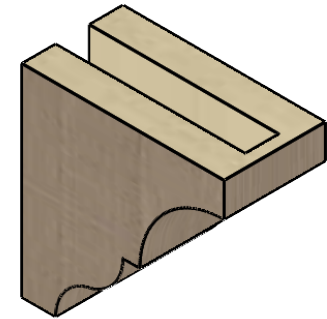

ITEM NUMBER: CORU03X06X06ASHRCPR

3"W X 6"D X 6"H SERIES 1 CLASSIC ASHEBORO ROUGH CEDAR TIMBERTHANE
FAUX WOOD CORBEL, PRIMED

SIDE PROFILE

FRONT PROFILE

ISOMETRIC

EKENA MILLWORK
2300 WEST MAIN ST.
CLARKSVILLE, TX 75426
TOLL FREE: 866-607-0453
WWW.EKENAMILLWORK.COM

NOTES

1. INSTALLATION TO BE COMPLETED IN ACCORDANCE WITH MANUFACTURER'S SPECIFICATIONS.
2. DRAWING MAY NOT BE TO SCALE
3. THIS DRAWING IS INTENDED FOR DESIGN AND PLANNING PURPOSES ONLY.
4. ALL INFORMATION CONTAINED HEREIN WAS CURRENT AT THE TIME OF DEVELOPMENT BUT MUST BE REVIEWED AND APPROVED BY THE PRODUCT MANUFACTURER TO BE CONSIDERED ACCURATE.
5. TIMBERTHANE ARCHITECTURAL PRODUCTS ARE MADE FROM HIGH DENSITY URETHANE AND COME FACTORY PRIMED