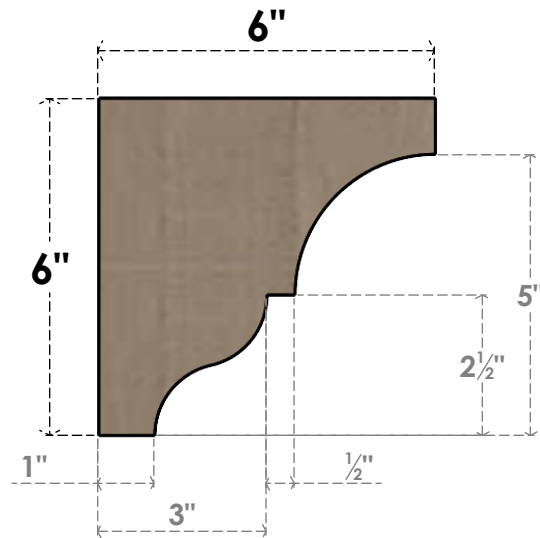

ITEM NUMBER: CORU03X06X06ASHRCPR

3"W X 6"D X 6"H SERIES 1 CLASSIC ASHEBORO ROUGH CEDAR TIMBERTHANE
FAUX WOOD CORBEL, PRIMED

SIDE PROFILE

FRONT PROFILE

ISOMETRIC

EKENA MILLWORK
2300 WEST MAIN ST.
CLARKSVILLE, TX 75426
TOLL FREE: 866-607-0453
WWW.EKENAMILLWORK.COM

NOTES

1. INSTALLATION TO BE COMPLETED IN ACCORDANCE WITH MANUFACTURER'S SPECIFICATIONS.
2. DRAWING MAY NOT BE TO SCALE
3. THIS DRAWING IS INTENDED FOR DESIGN AND PLANNING PURPOSES ONLY.
4. ALL INFORMATION CONTAINED HEREIN WAS CURRENT AT THE TIME OF DEVELOPMENT BUT MUST BE REVIEWED AND APPROVED BY THE PRODUCT MANUFACTURER TO BE CONSIDERED ACCURATE.
5. TIMBERTHANE ARCHITECTURAL PRODUCTS ARE MADE FROM HIGH DENSITY URETHANE AND COME FACTORY PRIMED