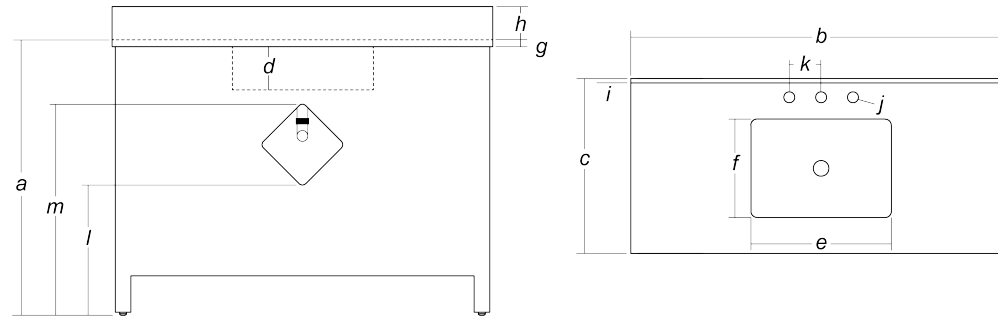

Gilmore Wood Bathroom Vanity, 48"

SKU HZ00005732

Dimensions

A	Overall Height	38.66"
B	Overall Width	48.03"
C	Overall Depth	22.04"
D	Basin Height	6.69"
E	Basin Width	16.73"
F	Basin Depth	12.2"
G	Countertop Thickness	1.18"
	Countertop Width	48.03"
	Countertop Depth	22.04"
H	Height of Backsplash	3.93"
I	Backsplash Thickness	0.59"
	Vanity Base Height	33.46"
	Vanity Base Width	47.24"
	Vanity Base Depth	21.65"
J	Diameter of Faucet Holes	1.37"
K	Distance Between Center of Faucet Holes	4.01"
L	Lowest Height of Plumbing from Floor	16.41"
M	Highest Height of Plumbing from Floor	27.04"
N	Height of Plumbing Cutout (Wall Hung)	Not Applicable

Installation

Assembly Required	Yes
-------------------	-----

Basin

Basin Included	Yes
UPC Certified	Yes
Basin Type	Undermount
Material	Ceramic
Overflow Drain Included	Yes

Faucet

Faucet Included	No
No. of Faucet Holes	3
Faucet Installation Type	Widespread
Drain Included	No