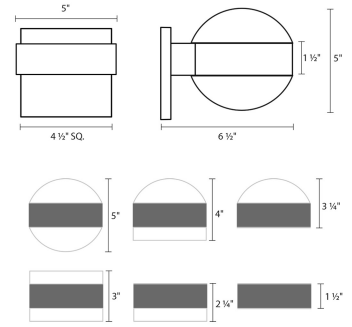

## Dimensions

Height:	2.5"
Width:	5"
Extends:	6.5"
Minimum Extension:	6.5"
Maximum Extension:	6.5"
Canopy/Backplate/Base Width:	4.5
Canopy/Backplate/Base Depth:	0.5
Canopy/Backplate/Base Height:	4.5

## Shipping

Carton 1 L x W x H:	9" X 10" X 9"
Carton 1 Gross Weight:	4 LBS
Fixture Weight:	3