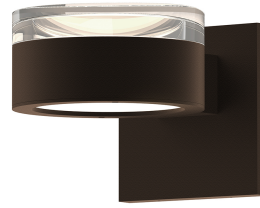

# REALS Up/Down LED Sconce Spec Sheet

SKU: 7302.FH.PL.72-WL    Learn more at:  
<https://sonnemanlight.com/real-up-2fdown-led-sconce>

Description: Consider the possibilities of the nearly unlimited opportunities to configure REALS sconces, with lenses and caps, for a variety of LED illuminating possibilities. Also available as a [Downlight Sconce](#), [Surface Mount](#), [Bollard](#), and [Double Bollard](#).

## Dimensions

Height:	2.5"
Width:	5"
Extends:	6.5"
Minimum Extension:	6.5"
Maximum Extension:	6.5"
Canopy/Backplate/Base Width:	4.5
Canopy/Backplate/Base Depth:	0.5
Canopy/Backplate/Base Height:	4.5

## Shade

Lens Type:	Clear Cylinder Lens and Plate Lens
Shade 1 Material:	Aluminum w/White Polycarbonate
Shade 2 Material:	Frosted White Polycarbonate

## General Listings

Features:	Wet Rated
Certification:	C-ETL-US
Color/Finish:	Textured Bronze (.72)
Dark Sky Friendly:	Y