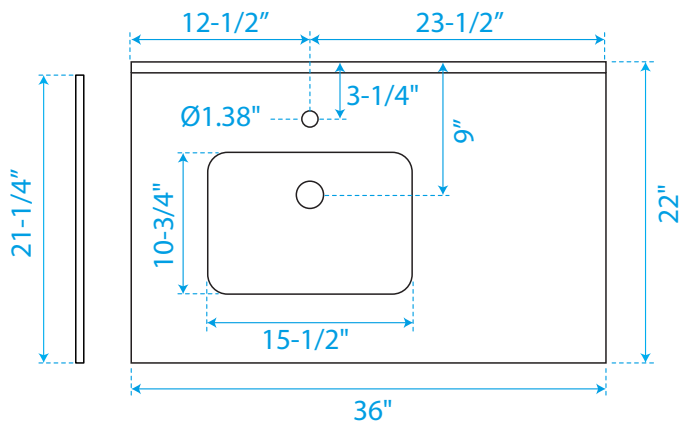

WYNDHAM COLLECTION

TOP VIEW OF VANITY CABINET

*Note: All measurements are $\pm 1/4$ ".

WC-2424-36-SGL

WYNDHAM COLLECTION

Side splash is reversible.
Note: All measurements are $\pm 1/4"$.

WC-VCB-36-SGL-TOP
UMSQ