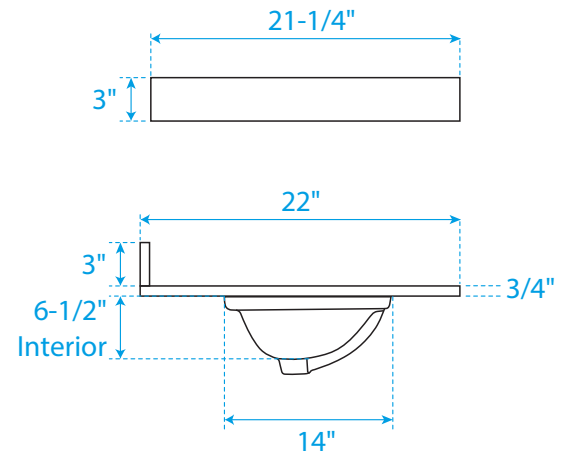

WYNDHAM COLLECTION

TOP VIEW OF VANITY CABINET

*Note: All measurements are $\pm 1/4$ ".

WC-2424-36-SGL

WYNDHAM COLLECTION

Side splash is reversible.
Note: All measurements are $\pm 1/4"$.

WC-VCB-36-SGL-TOP
UMSQ