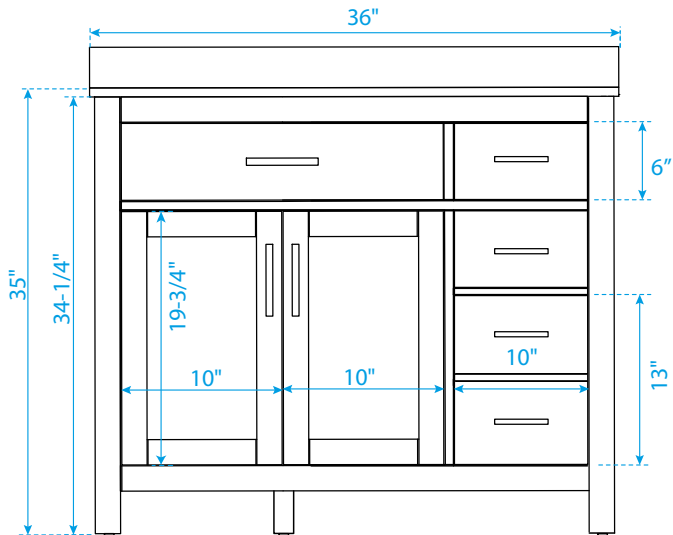

WYNDHAM COLLECTION

TOP VIEW OF VANITY CABINET

*Note: All measurements are $\pm 1/4$ ".

WC-2424-36-SGL

WYNDHAM COLLECTION

Side splash is reversible.
Note: All measurements are $\pm 1/4"$.

WC-VCB-36-SGL-TOP
UMSQ