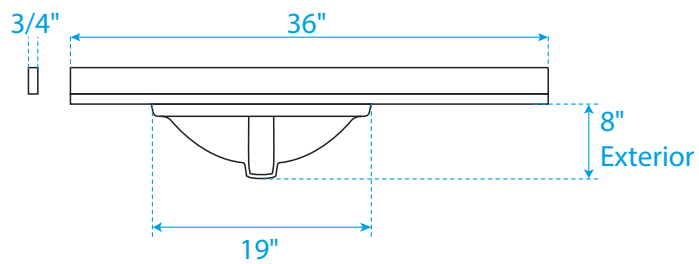

WYNDHAM COLLECTION

TOP VIEW OF VANITY CABINET

*Note: All measurements are $\pm 1/4$ ".

WC-2424-36-SGL

WYNDHAM COLLECTION

Side splash is reversible.
Note: All measurements are $\pm 1/4"$.

WC-VCB-36-SGL-TOP
UMSQ