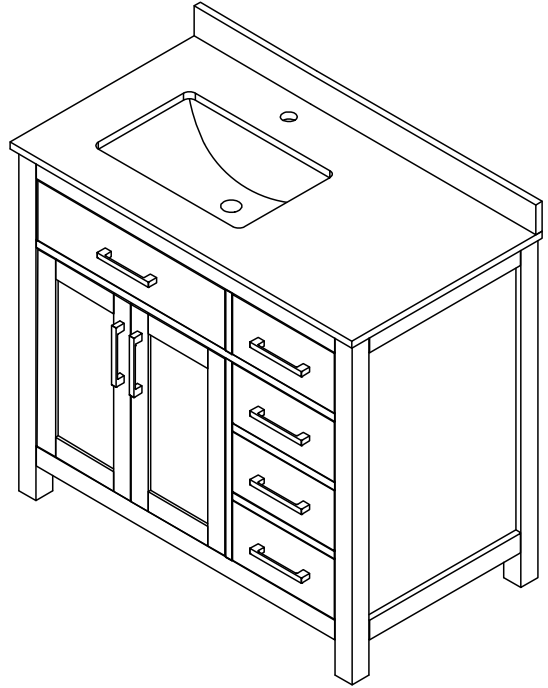

WYNDHAM COLLECTION

TOP VIEW OF VANITY CABINET

*Note: All measurements are $\pm 1/4$ ".

WC-2424-36-SGL

WYNDHAM COLLECTION

Side splash is reversible.
Note: All measurements are $\pm 1/4"$.

WC-VCB-36-SGL-TOP
UMSQ