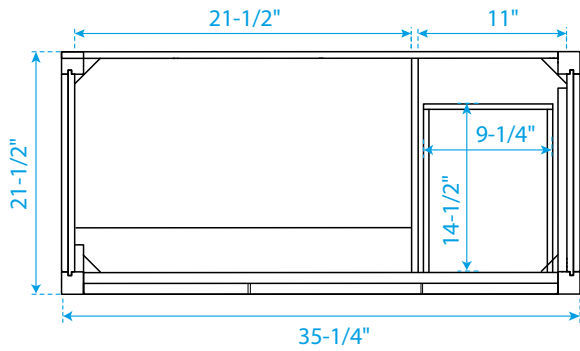

WYNDHAM COLLECTION

TOP VIEW OF VANITY CABINET

*Note: All measurements are $\pm 1/4$ ".

WC-2424-36-SGL

WYNDHAM COLLECTION

Side splash is reversible.
Note: All measurements are $\pm 1/4"$.

WC-VCB-36-SGL-TOP
UMSQ