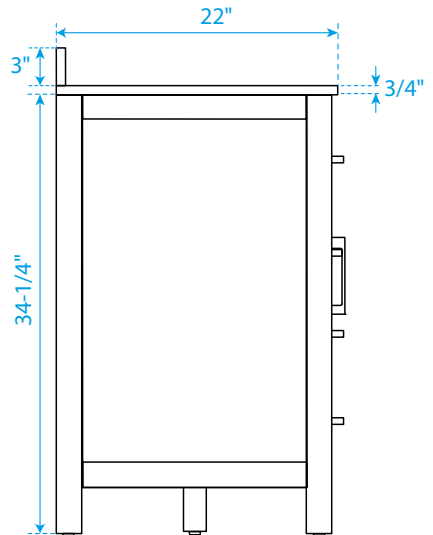

WYNDHAM COLLECTION

TOP VIEW OF VANITY CABINET

*Note: All measurements are $\pm 1/4$ ".

WC-2424-36-SGL

WYNDHAM COLLECTION

Side splash is reversible.
Note: All measurements are $\pm 1/4"$.

WC-VCB-36-SGL-TOP
UMSQ