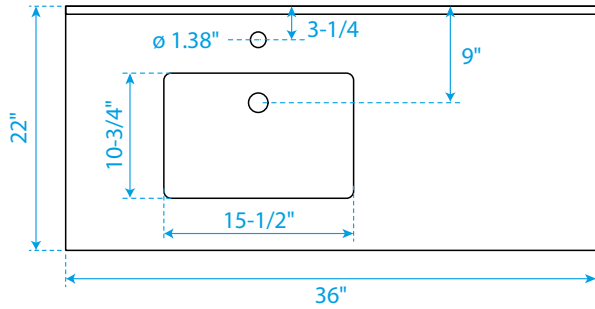

WYNDHAM COLLECTION

TOP VIEW OF VANITY CABINET

*Note: All measurements are $\pm 1/4$ ".

WC-2424-36-SGL

WYNDHAM COLLECTION

Side splash is reversible.
Note: All measurements are $\pm 1/4"$.

WC-VCB-36-SGL-TOP
UMSQ