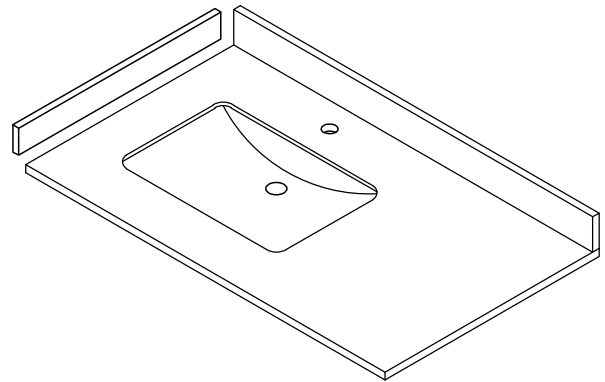

WYNDHAM COLLECTION

TOP VIEW OF VANITY CABINET

*Note: All measurements are $\pm 1/4$ ".

WC-2424-36-SGL

WYNDHAM COLLECTION

Side splash is reversible.
Note: All measurements are $\pm 1/4"$.

WC-VCB-36-SGL-TOP
UMSQ