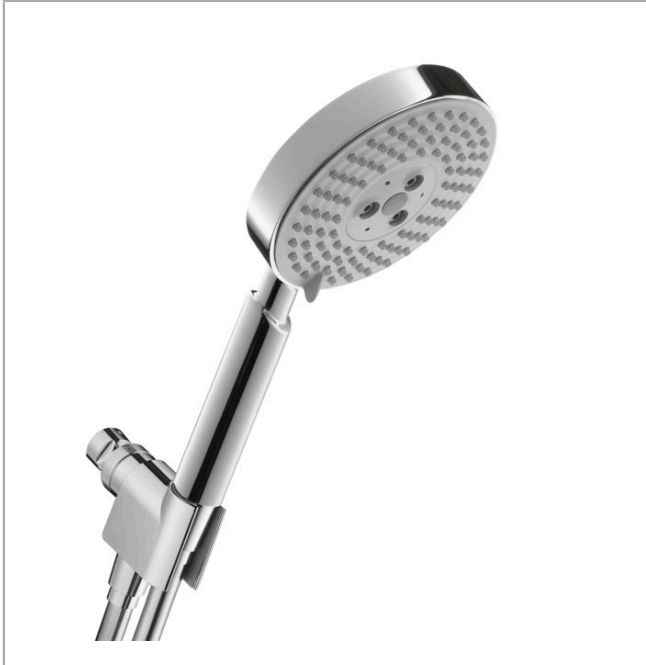

Raindance S

Handshower Set 120 3-Jet, 2.5 GPM

Finishes : **chrome** Part no. : **04187003**

Description

Features

- Consists of: Handshower, Handshower holder, Handshower hose
- Spray modes: RainAir, BalanceAir, Whirl
- Flow: 2.5 GPM (9.5 L/Min)
- 26° adjustment

Item details

List Price \$ 300.00

Technology

Compliance

Product image

Scale drawing

Raindance S
Handshower Set 120 3-Jet, 2.5 GPM
 Finishes : **chrome** Part no. : **04187003**

Exploded drawing

Year of production: >11/18

Raindance S
Handshower Set 120 3-Jet, 2.5 GPM
 Finishes : **chrome** Part no. : **04187003**

Spare parts list

Year of production: >11/18

Pos.	Description	Part no.	Price	PU
1	support	04580000	-	1
2	filter packing	88649000	-	1
3	nut	97958000	-	1
4	lever collar	97536000	-	1
5	seal	97606000	-	1
6	ball joint	97331000	-	1
7	set of non return valves DW 15	94074000	-	1
8	seal	98058000	-	1
9	shower hose 1,60 m	28276003	-	1
10	filter packing	94246000	-	1
11	handshower	28514001	-	1