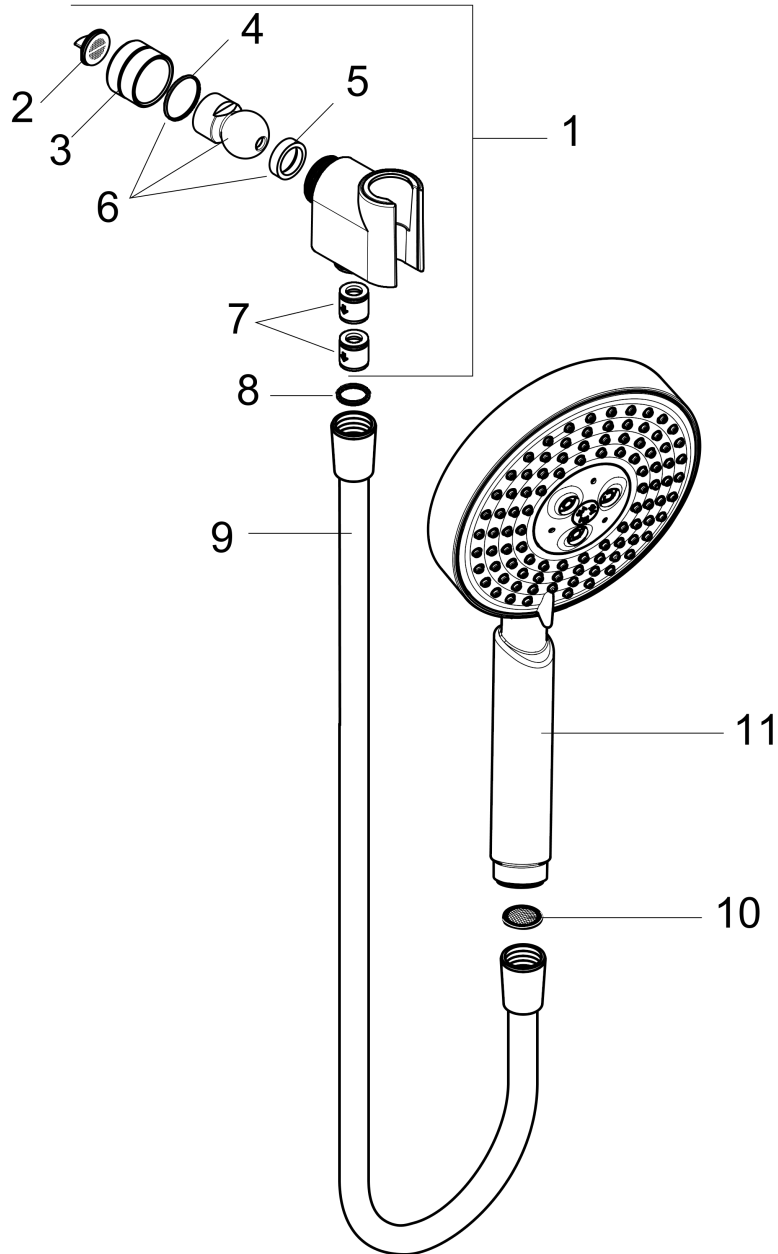

Raindance S

Handshower Set 120 3-Jet, 2.5 GPM

Finishes : **chrome** Part no. : **04187003**

Description

Features

- Consists of: Handshower, Handshower holder, Handshower hose
- Spray modes: RainAir, BalanceAir, Whirl
- Flow: 2.5 GPM (9.5 L/Min)
- 26° adjustment

Item details

List Price \$ 300.00

Technology

Compliance

Product image

Scale drawing

Raindance S
Handshower Set 120 3-Jet, 2.5 GPM
 Finishes : **chrome** Part no. : **04187003**

Exploded drawing

Year of production: >11/18

Raindance S
Handshower Set 120 3-Jet, 2.5 GPM
 Finishes : **chrome** Part no. : **04187003**

Spare parts list

Year of production: >11/18

Pos.	Description	Part no.	Price	PU
1	support	04580000	-	1
2	filter packing	88649000	-	1
3	nut	97958000	-	1
4	lever collar	97536000	-	1
5	seal	97606000	-	1
6	ball joint	97331000	-	1
7	set of non return valves DW 15	94074000	-	1
8	seal	98058000	-	1
9	shower hose 1,60 m	28276003	-	1
10	filter packing	94246000	-	1
11	handshower	28514001	-	1