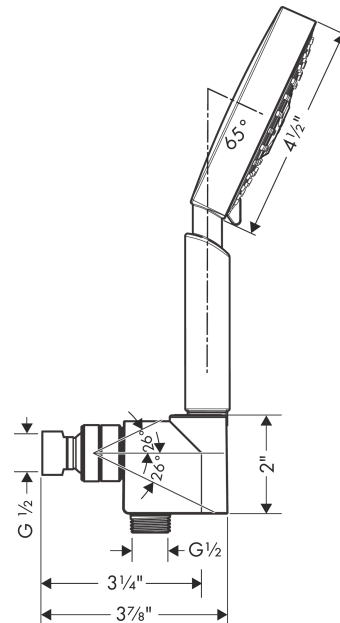

Raindance S

Handshower Set 120 3-Jet, 2.5 GPM

Finishes : **chrome** Part no. : **04187003**

Description

Features

- Consists of: Handshower, Handshower holder, Handshower hose
- Spray modes: RainAir, BalanceAir, Whirl
- Flow: 2.5 GPM (9.5 L/Min)
- 26° adjustment

Item details

List Price \$ 300.00

Technology

Compliance

Product image

Scale drawing

Raindance S
Handshower Set 120 3-Jet, 2.5 GPM
 Finishes : **chrome** Part no. : **04187003**

Exploded drawing

Year of production: >11/18

Raindance S
Handshower Set 120 3-Jet, 2.5 GPM
 Finishes : **chrome** Part no. : **04187003**

Spare parts list

Year of production: >11/18

Pos.	Description	Part no.	Price	PU
1	support	04580000	-	1
2	filter packing	88649000	-	1
3	nut	97958000	-	1
4	lever collar	97536000	-	1
5	seal	97606000	-	1
6	ball joint	97331000	-	1
7	set of non return valves DW 15	94074000	-	1
8	seal	98058000	-	1
9	shower hose 1,60 m	28276003	-	1
10	filter packing	94246000	-	1
11	handshower	28514001	-	1