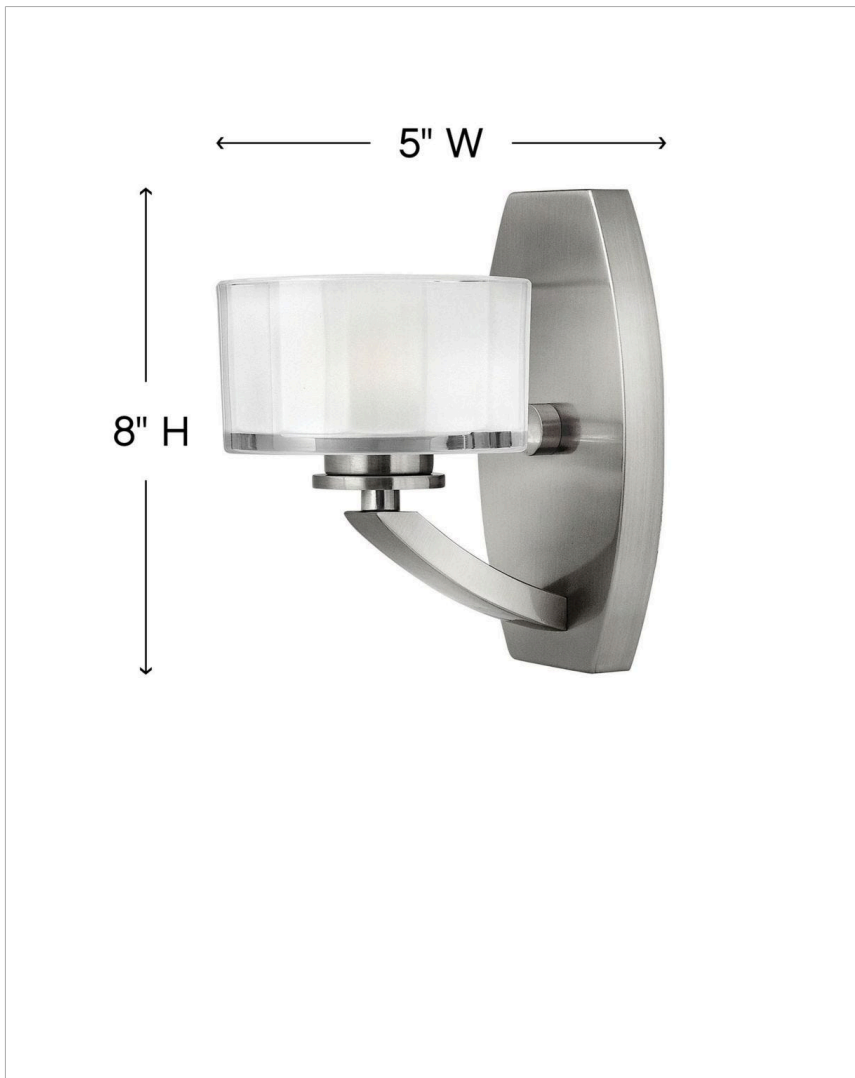

MERIDIAN

5590BN

SINGLE LIGHT VANITY

Meridian features minimal transitional styling with clean lines and low-profile faceted 1/2" thick glass. Overscaled barrel knob detailing completes this simplistic design.

DETAILS	
FINISH:	Brushed Nickel
MATERIAL:	Metal
GLASS:	Thick Faceted Clear Inside Etched

DIMENSIONS	
WIDTH:	5"
HEIGHT:	8"
WEIGHT:	3lb
BACK PLATE:	4.5"W X 8"H
EXTENSION:	6.5"
TOP TO OUTLET:	4"

LIGHT SOURCE	
LIGHT SOURCE:	Socket
WATTAGE:	1-60w G-9 *Included
VOLTAGE:	120v

SHIPPING	
CARTON LENGTH:	8
CARTON WIDTH:	7.5
CARTON HEIGHT:	10.5
CARTON WEIGHT:	4

PRODUCT DETAILS:

- Suitable for use in damp locations as defined by NEC and CEC. Meets United States UL Underwriters Laboratories & CSA Canadian Standards Association Product Safety Standards
- Merging the best of traditional and modern elements, with a sophisticated and streamlined look
- Classic matte brushed nickel finish