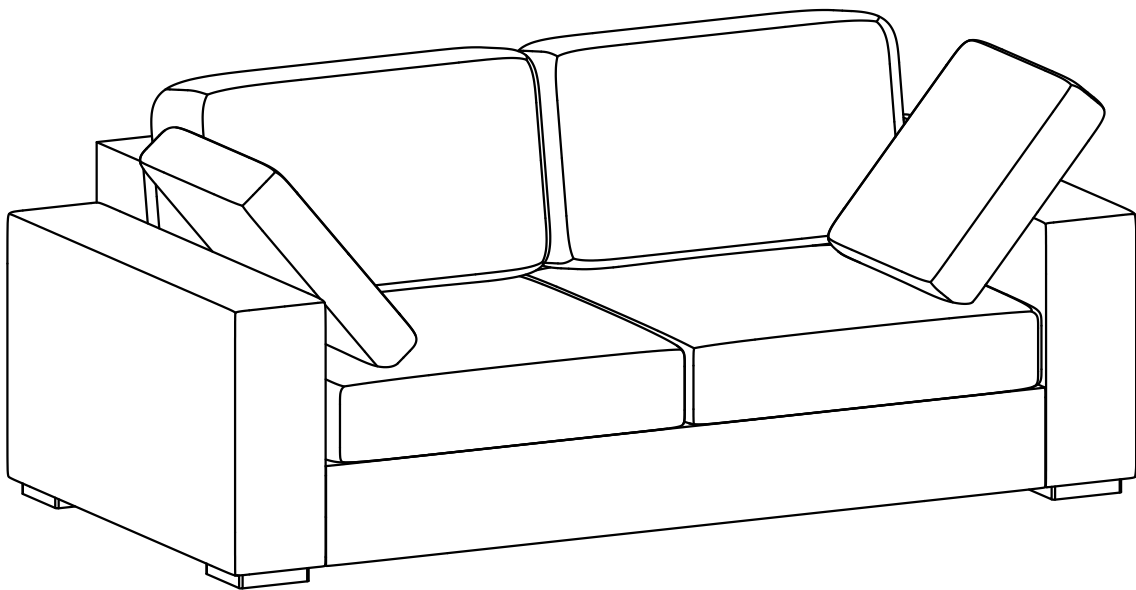

SIMPLIHOME®

Charlie / Roscoe / Neilson

78 inch Deep Seater Sofa

Model # AXCMODCHA78-CR

SIMPLIHOME

Great quality is a right.

Thank you for shopping with Simpli Home,
America's top brand for high-value furniture.