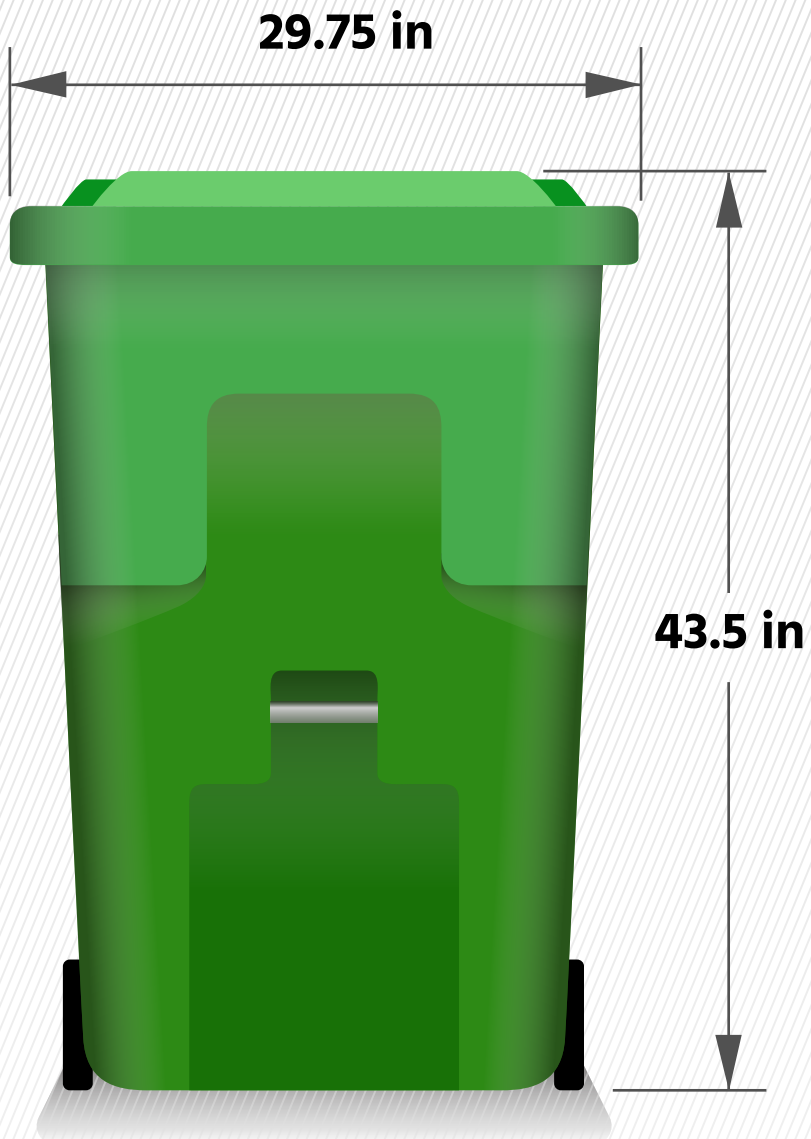

HIDE IT WITH STYLE

A Screen For Every Bin

There's an **Enclo** privacy screen for trash bins of any size, but before you decide which screen is right for you, please see the sizing chart below where we compare this screen to some of the most common trash bin sizes around the US. If this screen looks too big or too small for your bins, check out the rest of our catalog for an option that better suits your needs!

Trash bin size. (Gallon)

ZP19036 Huntersville 3ft W x 4ft H White Vinyl Privacy Screen

96 Gal.

64 Gal.

48 Gal.

► Please note that the above illustrations assume your bin is sitting on level ground. If you put your bin on top of an elevated surface, like paver stones, assume it will be 1-2 inches higher than shown here.