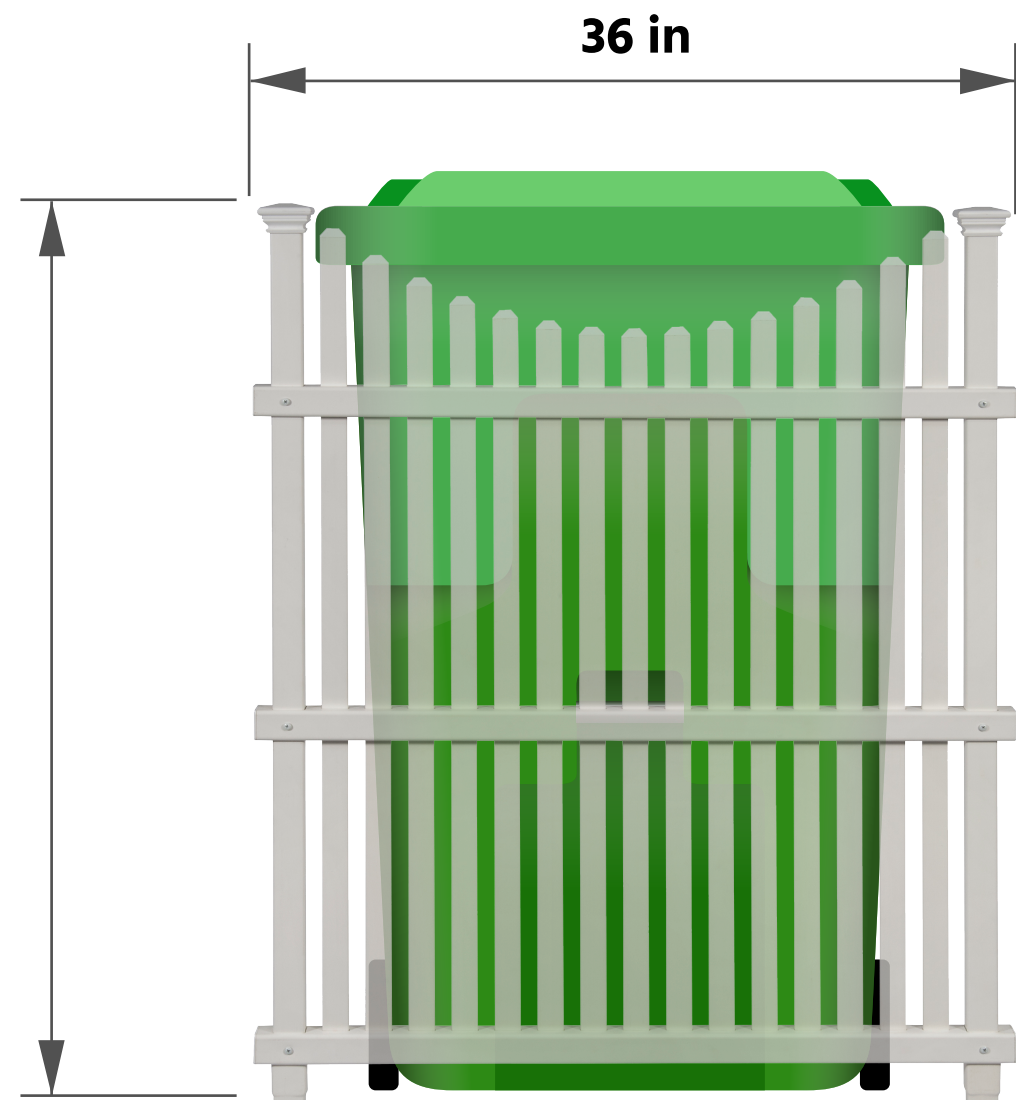

HIDE IT WITH STYLE

A Screen For Every Bin

There's an **Enclo** privacy screen for trash bins of any size, but before you decide which screen is right for you, please see the sizing chart below where we compare this screen to some of the most common trash bin sizes around the US. If this screen looks too big or too small for your bins, check out the rest of our catalog for an option that better suits your needs!

Trash bin size. (Gallon)

ZP19036 Huntersville 3ft W x 4ft H White Vinyl Privacy Screen

96 Gal.

64 Gal.

48 Gal.

► Please note that the above illustrations assume your bin is sitting on level ground. If you put your bin on top of an elevated surface, like paver stones, assume it will be 1-2 inches higher than shown here.