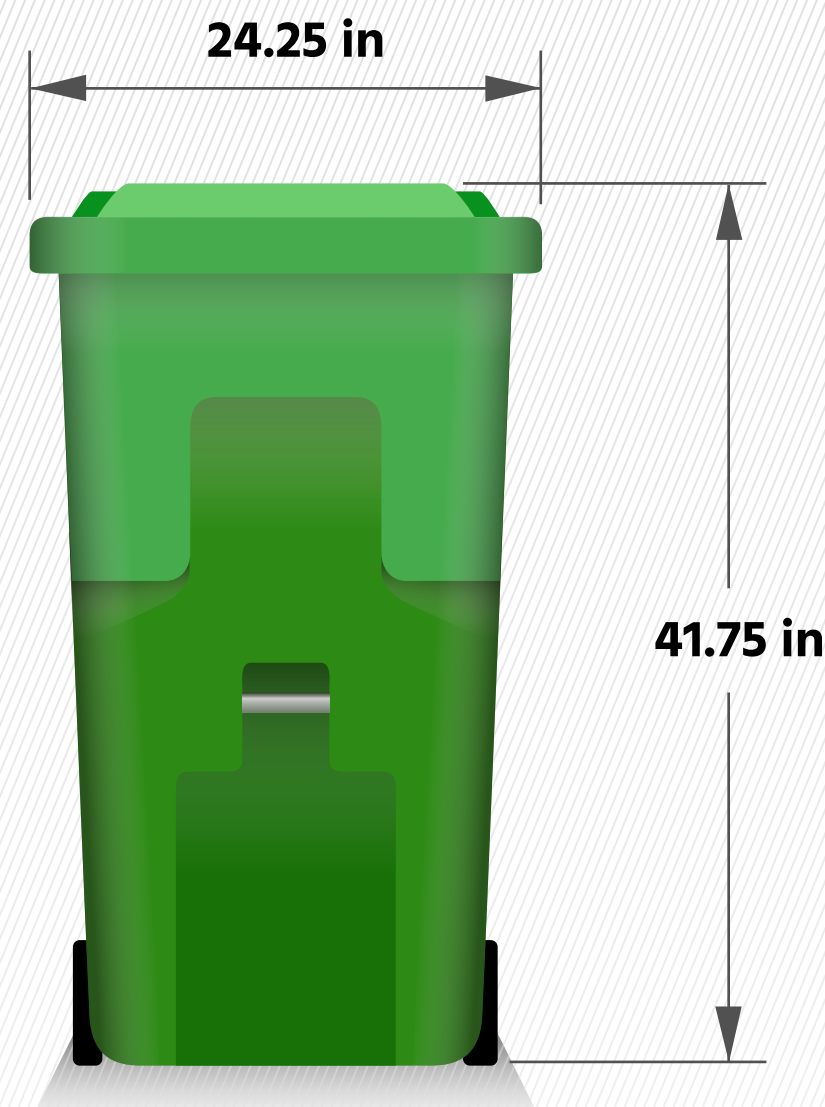

HIDE IT WITH STYLE

A Screen For Every Bin

There's an **Enclo** privacy screen for trash bins of any size, but before you decide which screen is right for you, please see the sizing chart below where we compare this screen to some of the most common trash bin sizes around the US. If this screen looks too big or too small for your bins, check out the rest of our catalog for an option that better suits your needs!

Trash bin size. (Gallon)

ZP19036 Huntersville 3ft W x 4ft H White Vinyl Privacy Screen

96 Gal.

64 Gal.

48 Gal.

► Please note that the above illustrations assume your bin is sitting on level ground. If you put your bin on top of an elevated surface, like paver stones, assume it will be 1-2 inches higher than shown here.