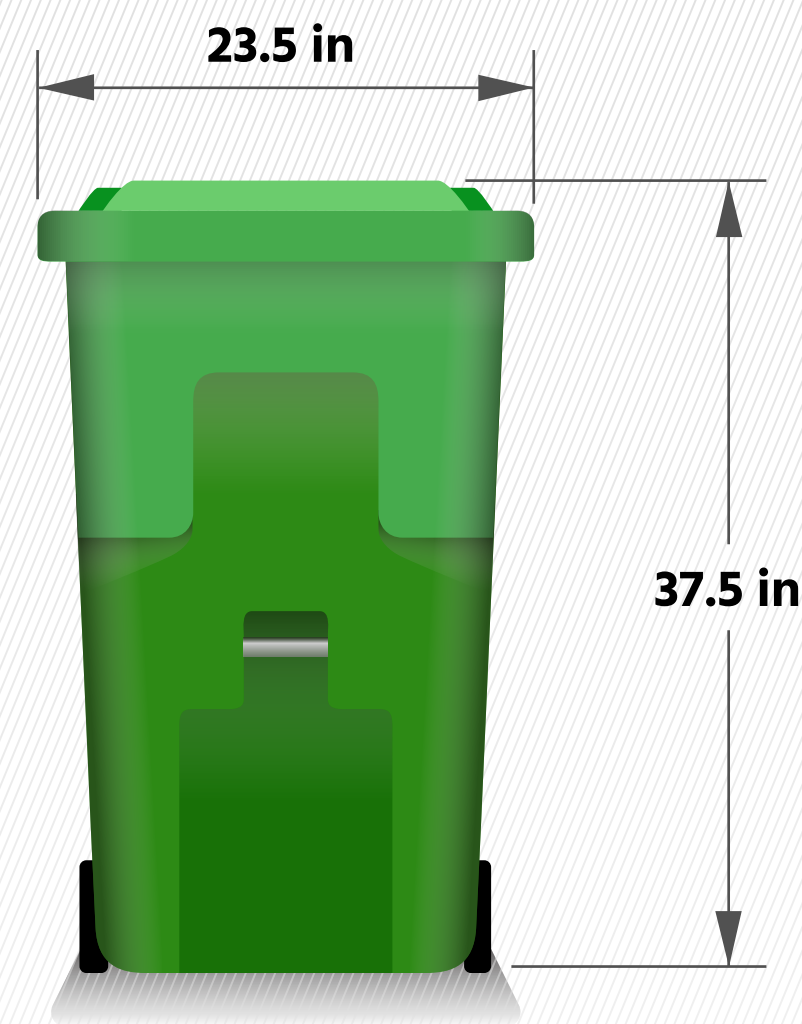

HIDE IT WITH STYLE

A Screen For Every Bin

There's an **Enclo** privacy screen for trash bins of any size, but before you decide which screen is right for you, please see the sizing chart below where we compare this screen to some of the most common trash bin sizes around the US. If this screen looks too big or too small for your bins, check out the rest of our catalog for an option that better suits your needs!

Trash bin size. (Gallon)

ZP19036 Huntersville 3ft W x 4ft H White Vinyl Privacy Screen

96 Gal.

64 Gal.

48 Gal.

► Please note that the above illustrations assume your bin is sitting on level ground. If you put your bin on top of an elevated surface, like paver stones, assume it will be 1-2 inches higher than shown here.