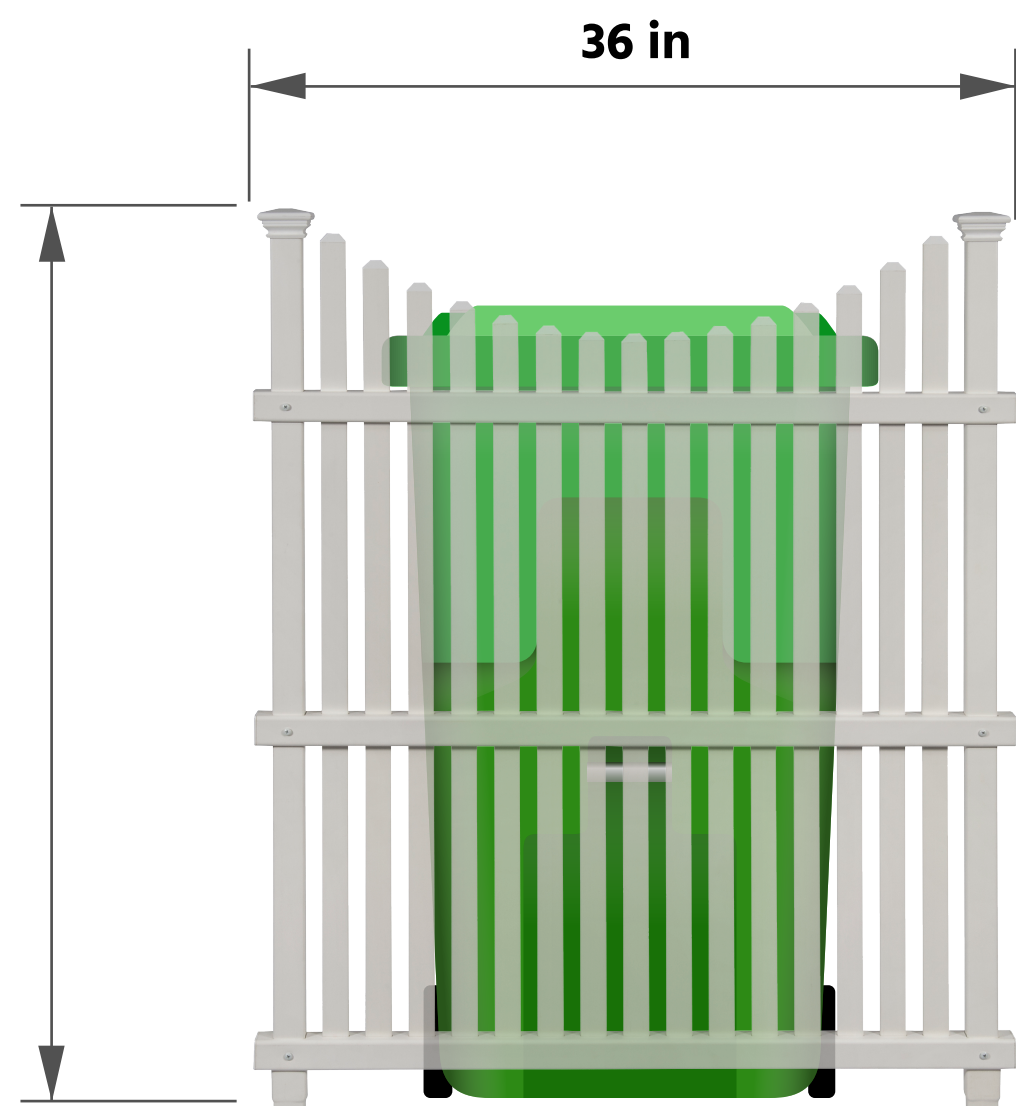

HIDE IT WITH STYLE

A Screen For Every Bin

There's an **Enclo** privacy screen for trash bins of any size, but before you decide which screen is right for you, please see the sizing chart below where we compare this screen to some of the most common trash bin sizes around the US. If this screen looks too big or too small for your bins, check out the rest of our catalog for an option that better suits your needs!

Trash bin size. (Gallon)

ZP19036 Huntersville 3ft W x 4ft H White Vinyl Privacy Screen

96 Gal.

64 Gal.

48 Gal.

► Please note that the above illustrations assume your bin is sitting on level ground. If you put your bin on top of an elevated surface, like paver stones, assume it will be 1-2 inches higher than shown here.