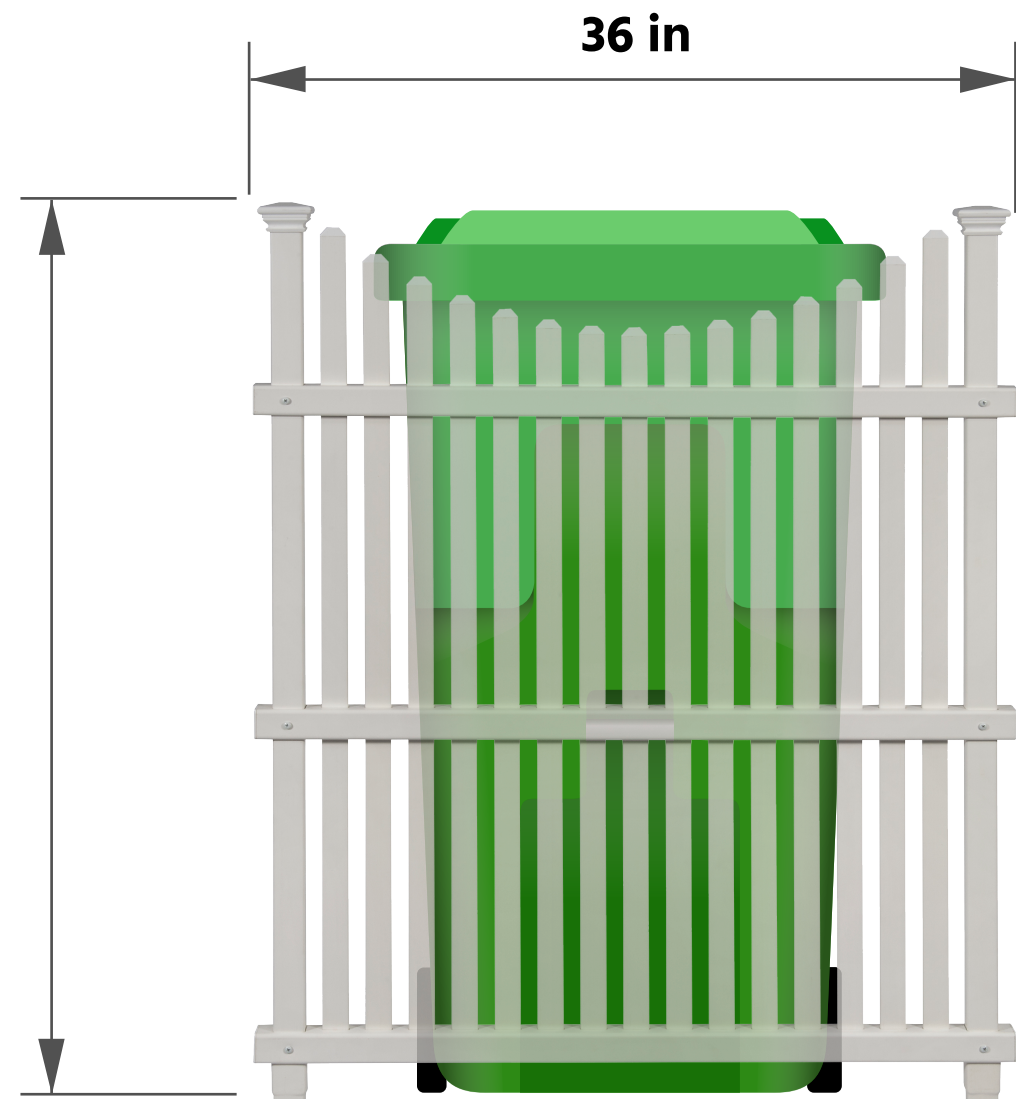

HIDE IT WITH STYLE

A Screen For Every Bin

There's an **Enclo** privacy screen for trash bins of any size, but before you decide which screen is right for you, please see the sizing chart below where we compare this screen to some of the most common trash bin sizes around the US. If this screen looks too big or too small for your bins, check out the rest of our catalog for an option that better suits your needs!

Trash bin size. (Gallon)

ZP19036 Huntersville 3ft W x 4ft H White Vinyl Privacy Screen

96 Gal.

64 Gal.

48 Gal.

► Please note that the above illustrations assume your bin is sitting on level ground. If you put your bin on top of an elevated surface, like paver stones, assume it will be 1-2 inches higher than shown here.