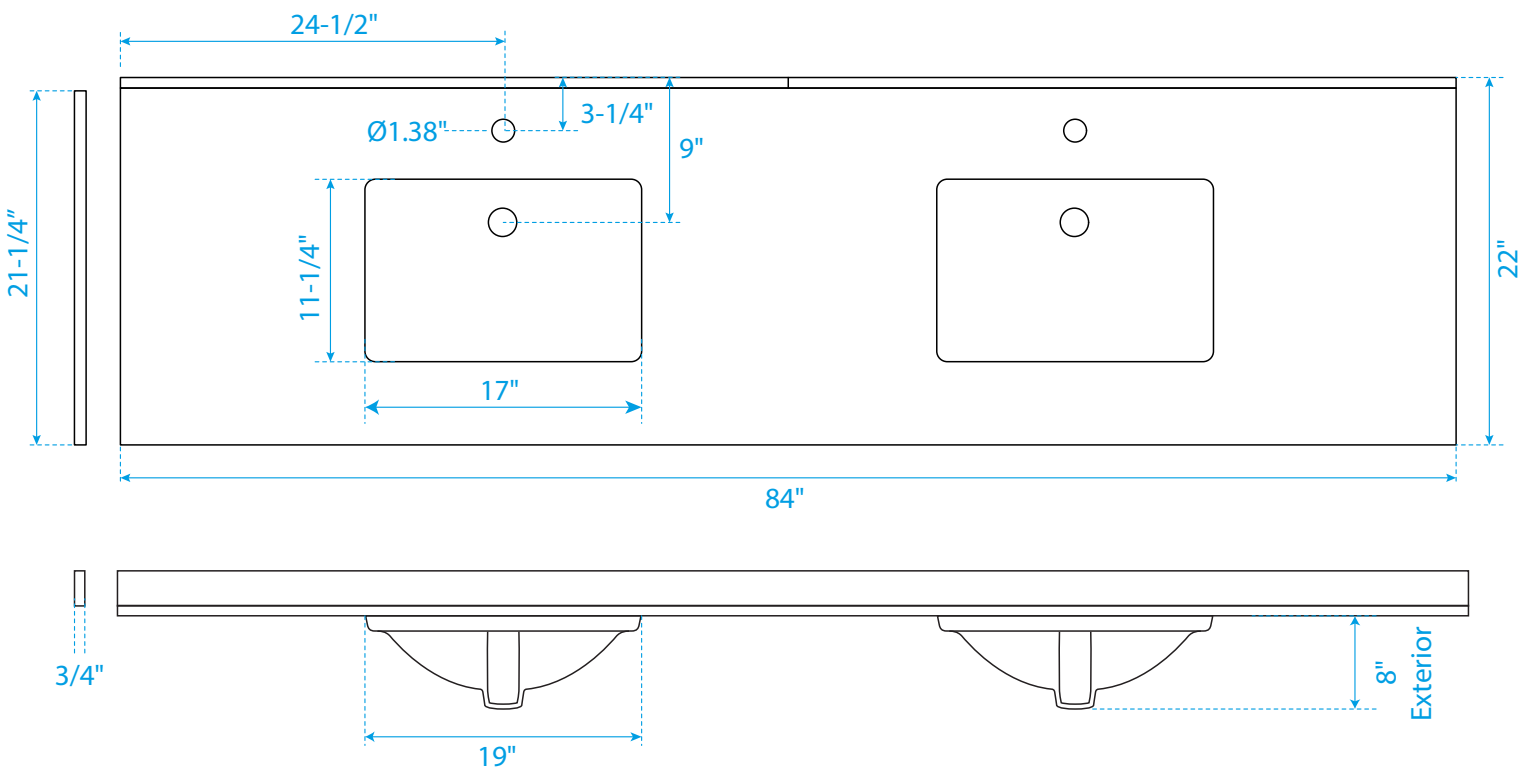

# WYNDHAM COLLECTION

TOP VIEW OF VANITY CABINET

\*Note: Due to high probability of breakage, the backsplash comes in two pieces, cut from the same piece. All measurements are  $\pm 1/4"$ .

# WYNDHAM COLLECTION

Side splash is reversible.  
 Note: Due to high probability of breakage, the backsplash comes in two pieces, cut from the same piece. All measurements are  $\pm 1/4"$ .

WC-VCA-84-DBL-TOP