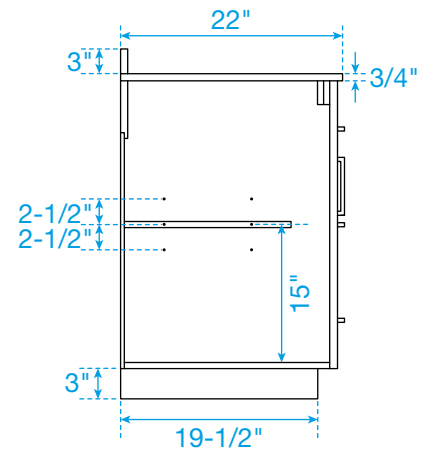

# WYNDHAM COLLECTION

TOP VIEW OF VANITY CABINET

\*Note: Due to high probability of breakage, the backsplash comes in two pieces, cut from the same piece. All measurements are  $\pm 1/4"$ .

## WC-7474-84-DBL

# WYNDHAM COLLECTION

Side splash is reversible.  
 Note: Due to high probability of breakage, the backsplash comes in two pieces, cut from the same piece. All measurements are  $\pm 1/4"$ .

WC-VCA-84-DBL-TOP