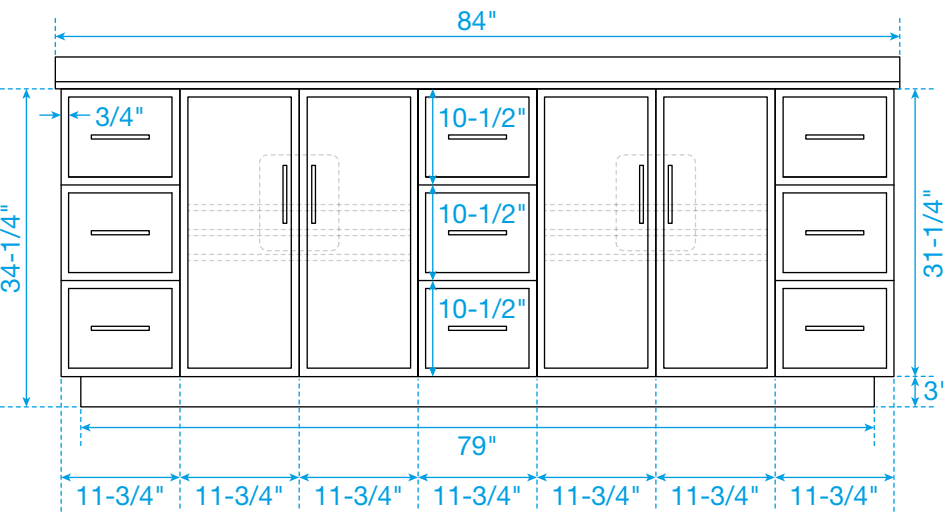

# WYNDHAM COLLECTION

TOP VIEW OF VANITY CABINET

\*Note: Due to high probability of breakage, the backsplash comes in two pieces, cut from the same piece. All measurements are  $\pm 1/4"$ .

# WYNDHAM COLLECTION

Side splash is reversible.  
 Note: Due to high probability of breakage, the backsplash comes in two pieces, cut from the same piece. All measurements are  $\pm 1/4"$ .

WC-VCA-84-DBL-TOP