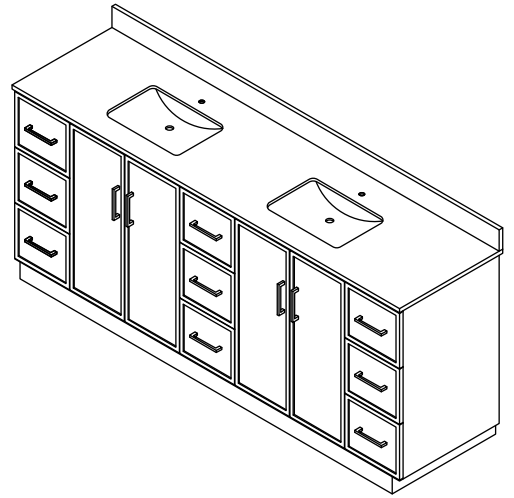

# WYNDHAM COLLECTION

TOP VIEW OF VANITY CABINET

\*Note: Due to high probability of breakage, the backsplash comes in two pieces, cut from the same piece. All measurements are  $\pm 1/4"$ .

## WC-7474-84-DBL

# WYNDHAM COLLECTION

Side splash is reversible.  
 Note: Due to high probability of breakage, the backsplash comes in two pieces, cut from the same piece. All measurements are  $\pm 1/4"$ .

WC-VCA-84-DBL-TOP