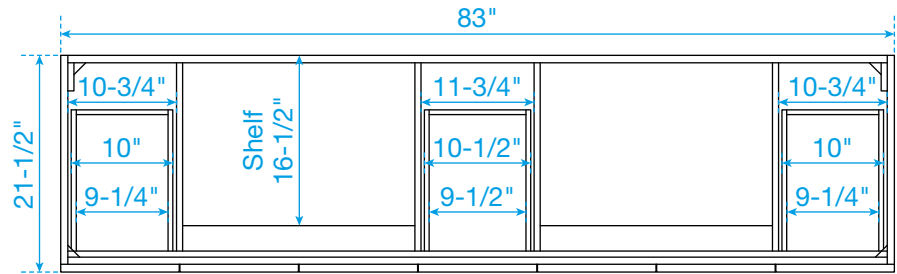

# WYNDHAM COLLECTION

TOP VIEW OF VANITY CABINET

\*Note: Due to high probability of breakage, the backsplash comes in two pieces, cut from the same piece. All measurements are  $\pm 1/4"$ .

# WYNDHAM COLLECTION

Side splash is reversible.  
 Note: Due to high probability of breakage, the backsplash comes in two pieces, cut from the same piece. All measurements are  $\pm 1/4"$ .

WC-VCA-84-DBL-TOP