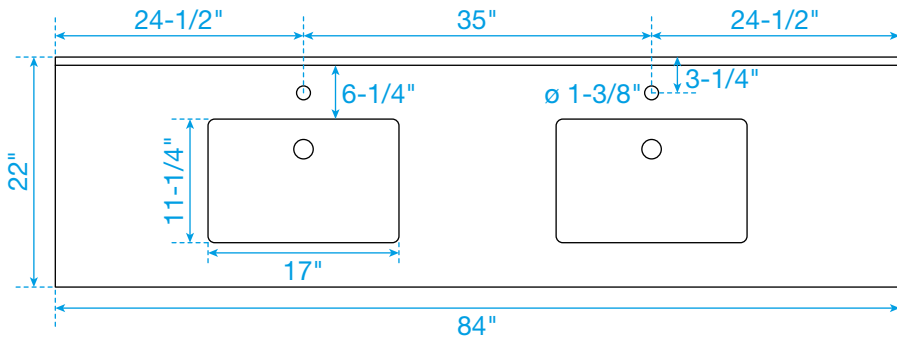

# WYNDHAM COLLECTION

TOP VIEW OF VANITY CABINET

\*Note: Due to high probability of breakage, the backsplash comes in two pieces, cut from the same piece. All measurements are  $\pm 1/4"$ .

# WYNDHAM COLLECTION

Side splash is reversible.  
 Note: Due to high probability of breakage, the backsplash comes in two pieces, cut from the same piece. All measurements are  $\pm 1/4"$ .

WC-VCA-84-DBL-TOP