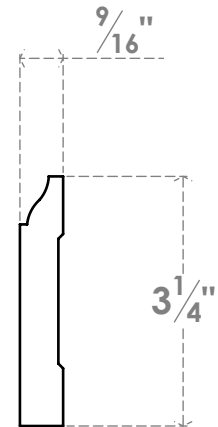

# ITEM NUMBER: WM623X96SWPV

WM623 - 3 1/4"H X 9/16"P X 96"L BASE MOULDING, PVC

FRONT PROFILE

SIDE PROFILE

EKENA MILLWORK  
2300 WEST MAIN ST.  
CLARKSVILLE, TX 75426  
TOLL FREE: 866-607-0453  
WWW.EKENAMILLWORK.COM