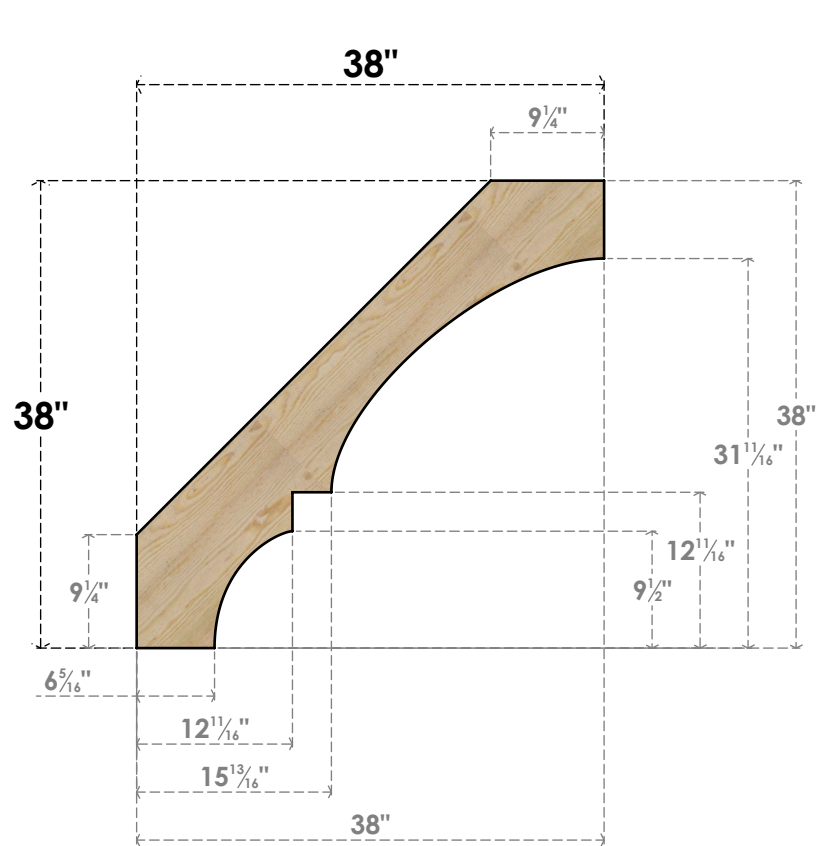

BRC04X38X38BOA00RDF

4"W X 38"D X 38"H BALBOA ROUGH SAWN BRACE, DOUGLAS FIR

SIDE

FRONT

EKENA MILLWORK
 2300 WEST MAIN ST.
 CLARKSVILLE, TX 75426
 TOLL FREE: 866-607-0453
 WWW.EKENAMILLWORK.COM

NOTES

1. INSTALLATION TO BE COMPLETED IN ACCORDANCE WITH MANUFACTURER'S SPECIFICATIONS.
2. DRAWING MAY NOT BE TO SCALE
3. THIS DRAWING IS INTENDED FOR DESIGN AND PLANNING PURPOSES ONLY.
4. ALL INFORMATION CONTAINED HEREIN WAS CURRENT AT THE TIME OF DEVELOPMENT BUT MUST BE REVIEWED AND APPROVED BY THE PRODUCT MANUFACTURER TO BE CONSIDERED ACCURATE.
5. PRODUCTS ARE NOT KILN DRIED. THIS ITEM IS UNIQUE AND WILL CONTAIN THE NATURAL VARIATIONS THAT THE WOOD SPECIES OFFERS. THIS MAY RESULT IN VARIATIONS UP TO 1/4"