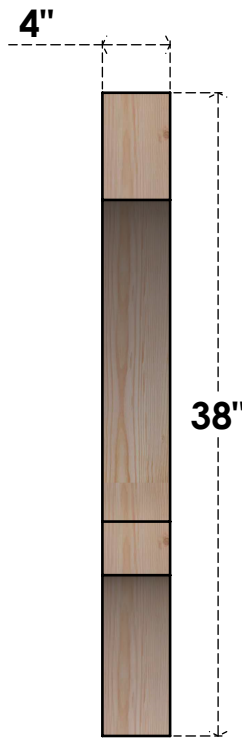

BRC04X38X38BOA00RDF

4"W X 38"D X 38"H BALBOA ROUGH SAWN BRACE, DOUGLAS FIR

SIDE

FRONT

EKENA MILLWORK
 2300 WEST MAIN ST.
 CLARKSVILLE, TX 75426
 TOLL FREE: 866-607-0453
 WWW.EKENAMILLWORK.COM

NOTES

1. INSTALLATION TO BE COMPLETED IN ACCORDANCE WITH MANUFACTURER'S SPECIFICATIONS.
2. DRAWING MAY NOT BE TO SCALE
3. THIS DRAWING IS INTENDED FOR DESIGN AND PLANNING PURPOSES ONLY.
4. ALL INFORMATION CONTAINED HEREIN WAS CURRENT AT THE TIME OF DEVELOPMENT BUT MUST BE REVIEWED AND APPROVED BY THE PRODUCT MANUFACTURER TO BE CONSIDERED ACCURATE.
5. PRODUCTS ARE NOT KILN DRIED. THIS ITEM IS UNIQUE AND WILL CONTAIN THE NATURAL VARIATIONS THAT THE WOOD SPECIES OFFERS. THIS MAY RESULT IN VARIATIONS UP TO 1/4"