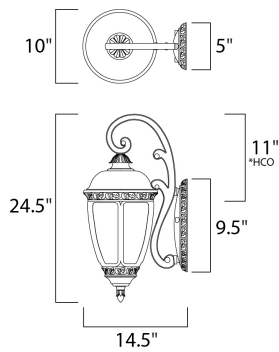

PRODUCT DESCRIPTION

Knob Hill Cast is a traditional, European style collection from Maxim Lighting International in Sienna finish with Seedy glass.

MEASUREMENTS

DIMENSION : 10" W x 24.5" H x 14.5" Ext
BACK PLATE : 5" W x 9.5" H x 11" HCO
HANGING WEIGHT : 6.71 lb

LAMPING

INPUT VOLTAGE : 120V
BULB : 3 x 40W Incandescent E12 Candelabra , 120W Total
BULB INCLUDED : (Not Included)
DIMMABLE : Yes

FINISHES OPTION

Sienna

GLASS

Seedy CD

MATERIAL

Die Cast Aluminum

RATINGS

cETLus
Wet Location

ADDITIONAL

OPERATING TEMPERATURE:
-20°C (-4°F), 40°C (104°F)

Always consult a qualified electrician before installing any lighting product.