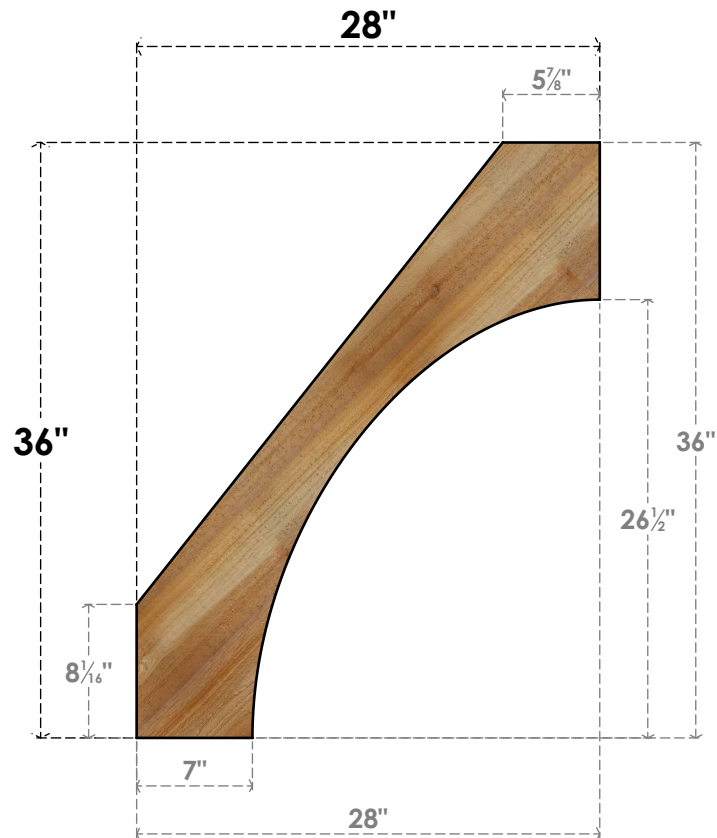

BRC06X28X36WTLOORWR

6"W X 28"D X 36"H WESTLAKE ROUGH SAWN BRACE, WESTERN RED CEDAR

SIDE

FRONT

EKENA MILLWORK
 2300 WEST MAIN ST.
 CLARKSVILLE, TX 75426
 TOLL FREE: 866-607-0453
 WWW.EKENAMILLWORK.COM

NOTES