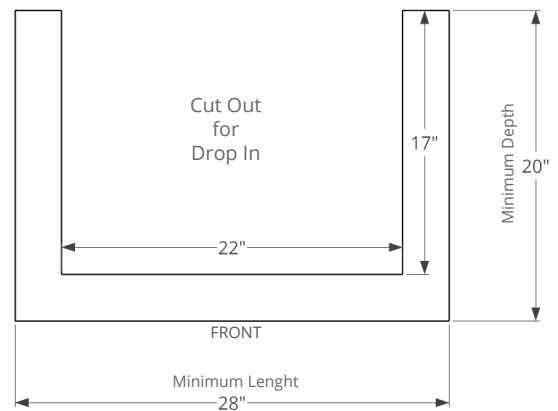

INSTALLATION INSTRUCTIONS

VENICE BASIN COLLECTION

(Square or Infinity)

1

Model: VVEN24-SKSQ

2

Model: VVEN31-SKSQ
Model: VVEN36-SKSQ
Model: VVEN39-SKSQ

3

To Install on same size vanity.

4

To Install on same size vanity.

5

NOTE: Basin needs to be installed against the wall
(It is not finished in the back)

VENICE BASIN COLLECTION