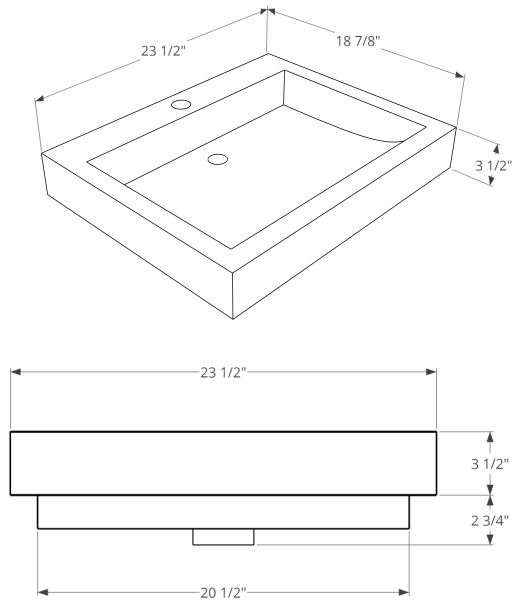

INSTALLATION INSTRUCTIONS

VENICE BASIN COLLECTION

(Square or Infinity)

1

Model: VVEN24-SKSQ

2

Model: VVEN31-SKSQ
Model: VVEN36-SKSQ
Model: VVEN39-SKSQ

3

To Install on same size vanity.

4

To Install on same size vanity.

5

NOTE: Basin needs to be installed against the wall
(It is not finished in the back)

VENICE BASIN COLLECTION