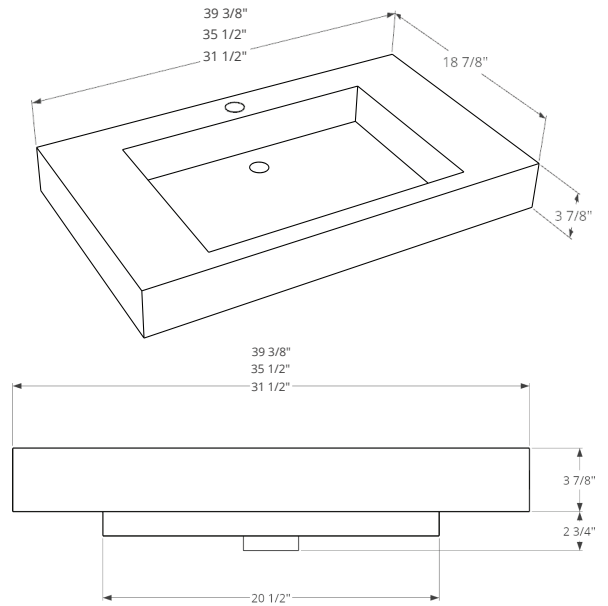

INSTALLATION INSTRUCTIONS

VENICE BASIN COLLECTION

(Square or Infinity)

1

Model: VVEN24-SKSQ

2

Model: VVEN31-SKSQ
Model: VVEN36-SKSQ
Model: VVEN39-SKSQ

3

To Install on same size vanity.

4

To Install on same size vanity.

5

NOTE: Basin needs to be installed against the wall
(It is not finished in the back)

VENICE BASIN COLLECTION