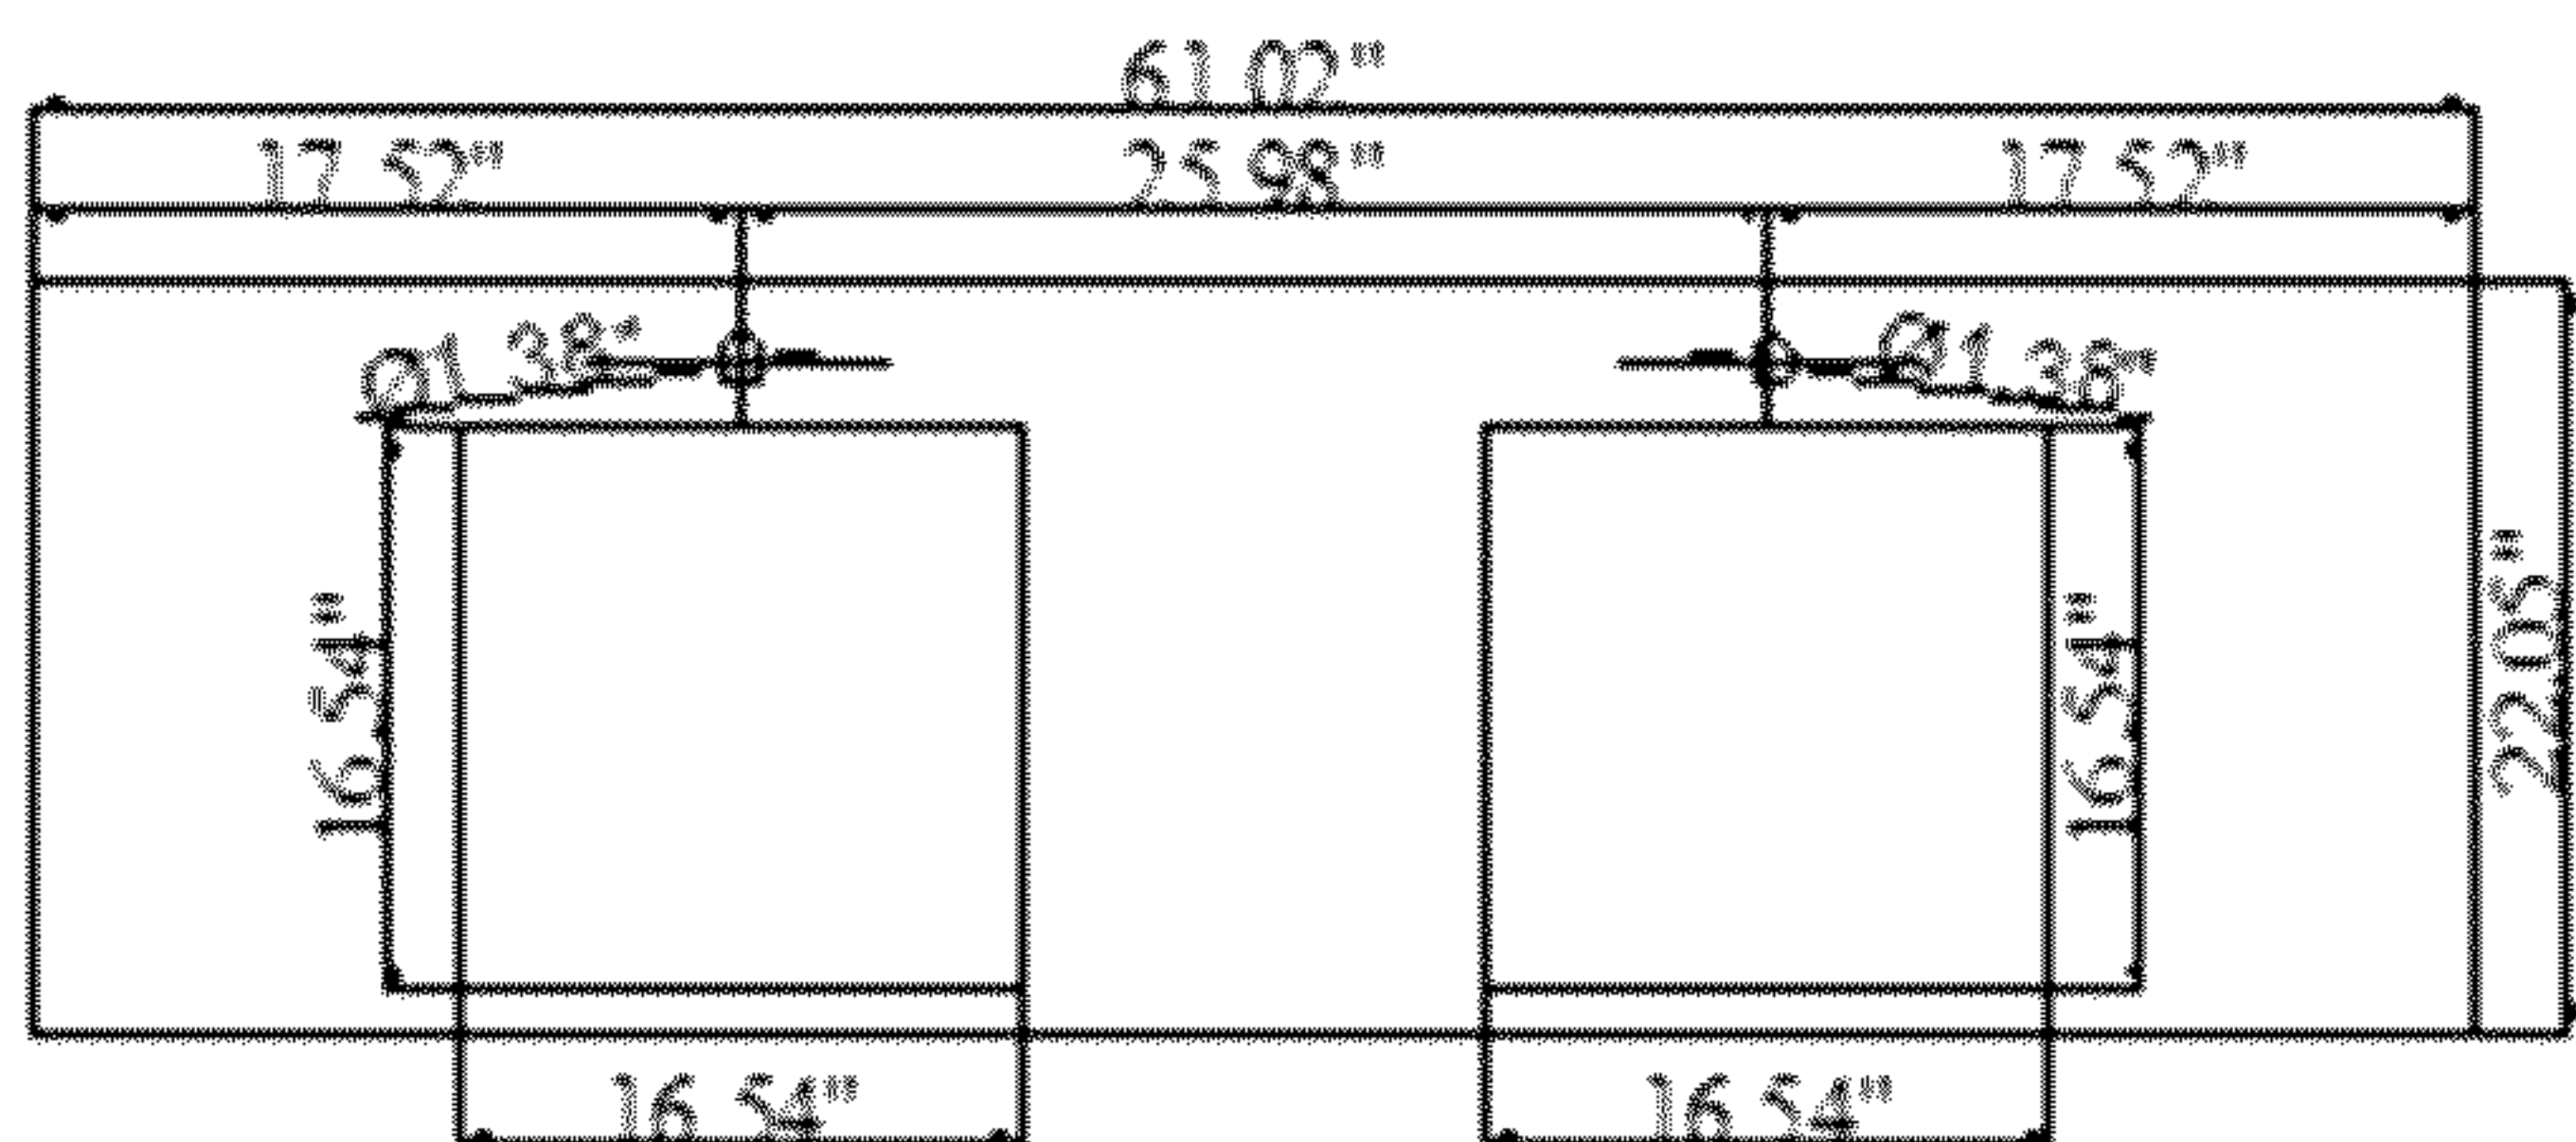

FRONT VIEW

MIRROR VIEW

TOP VIEW

SIDE VIEW

BACK VIEW

*Virtu USA vanities are hand-crafted and may vary with a minor manufacturing tolerance.
 Natural stone characteristics are very subjective and may vary with natural veining, crystallization and lining.*