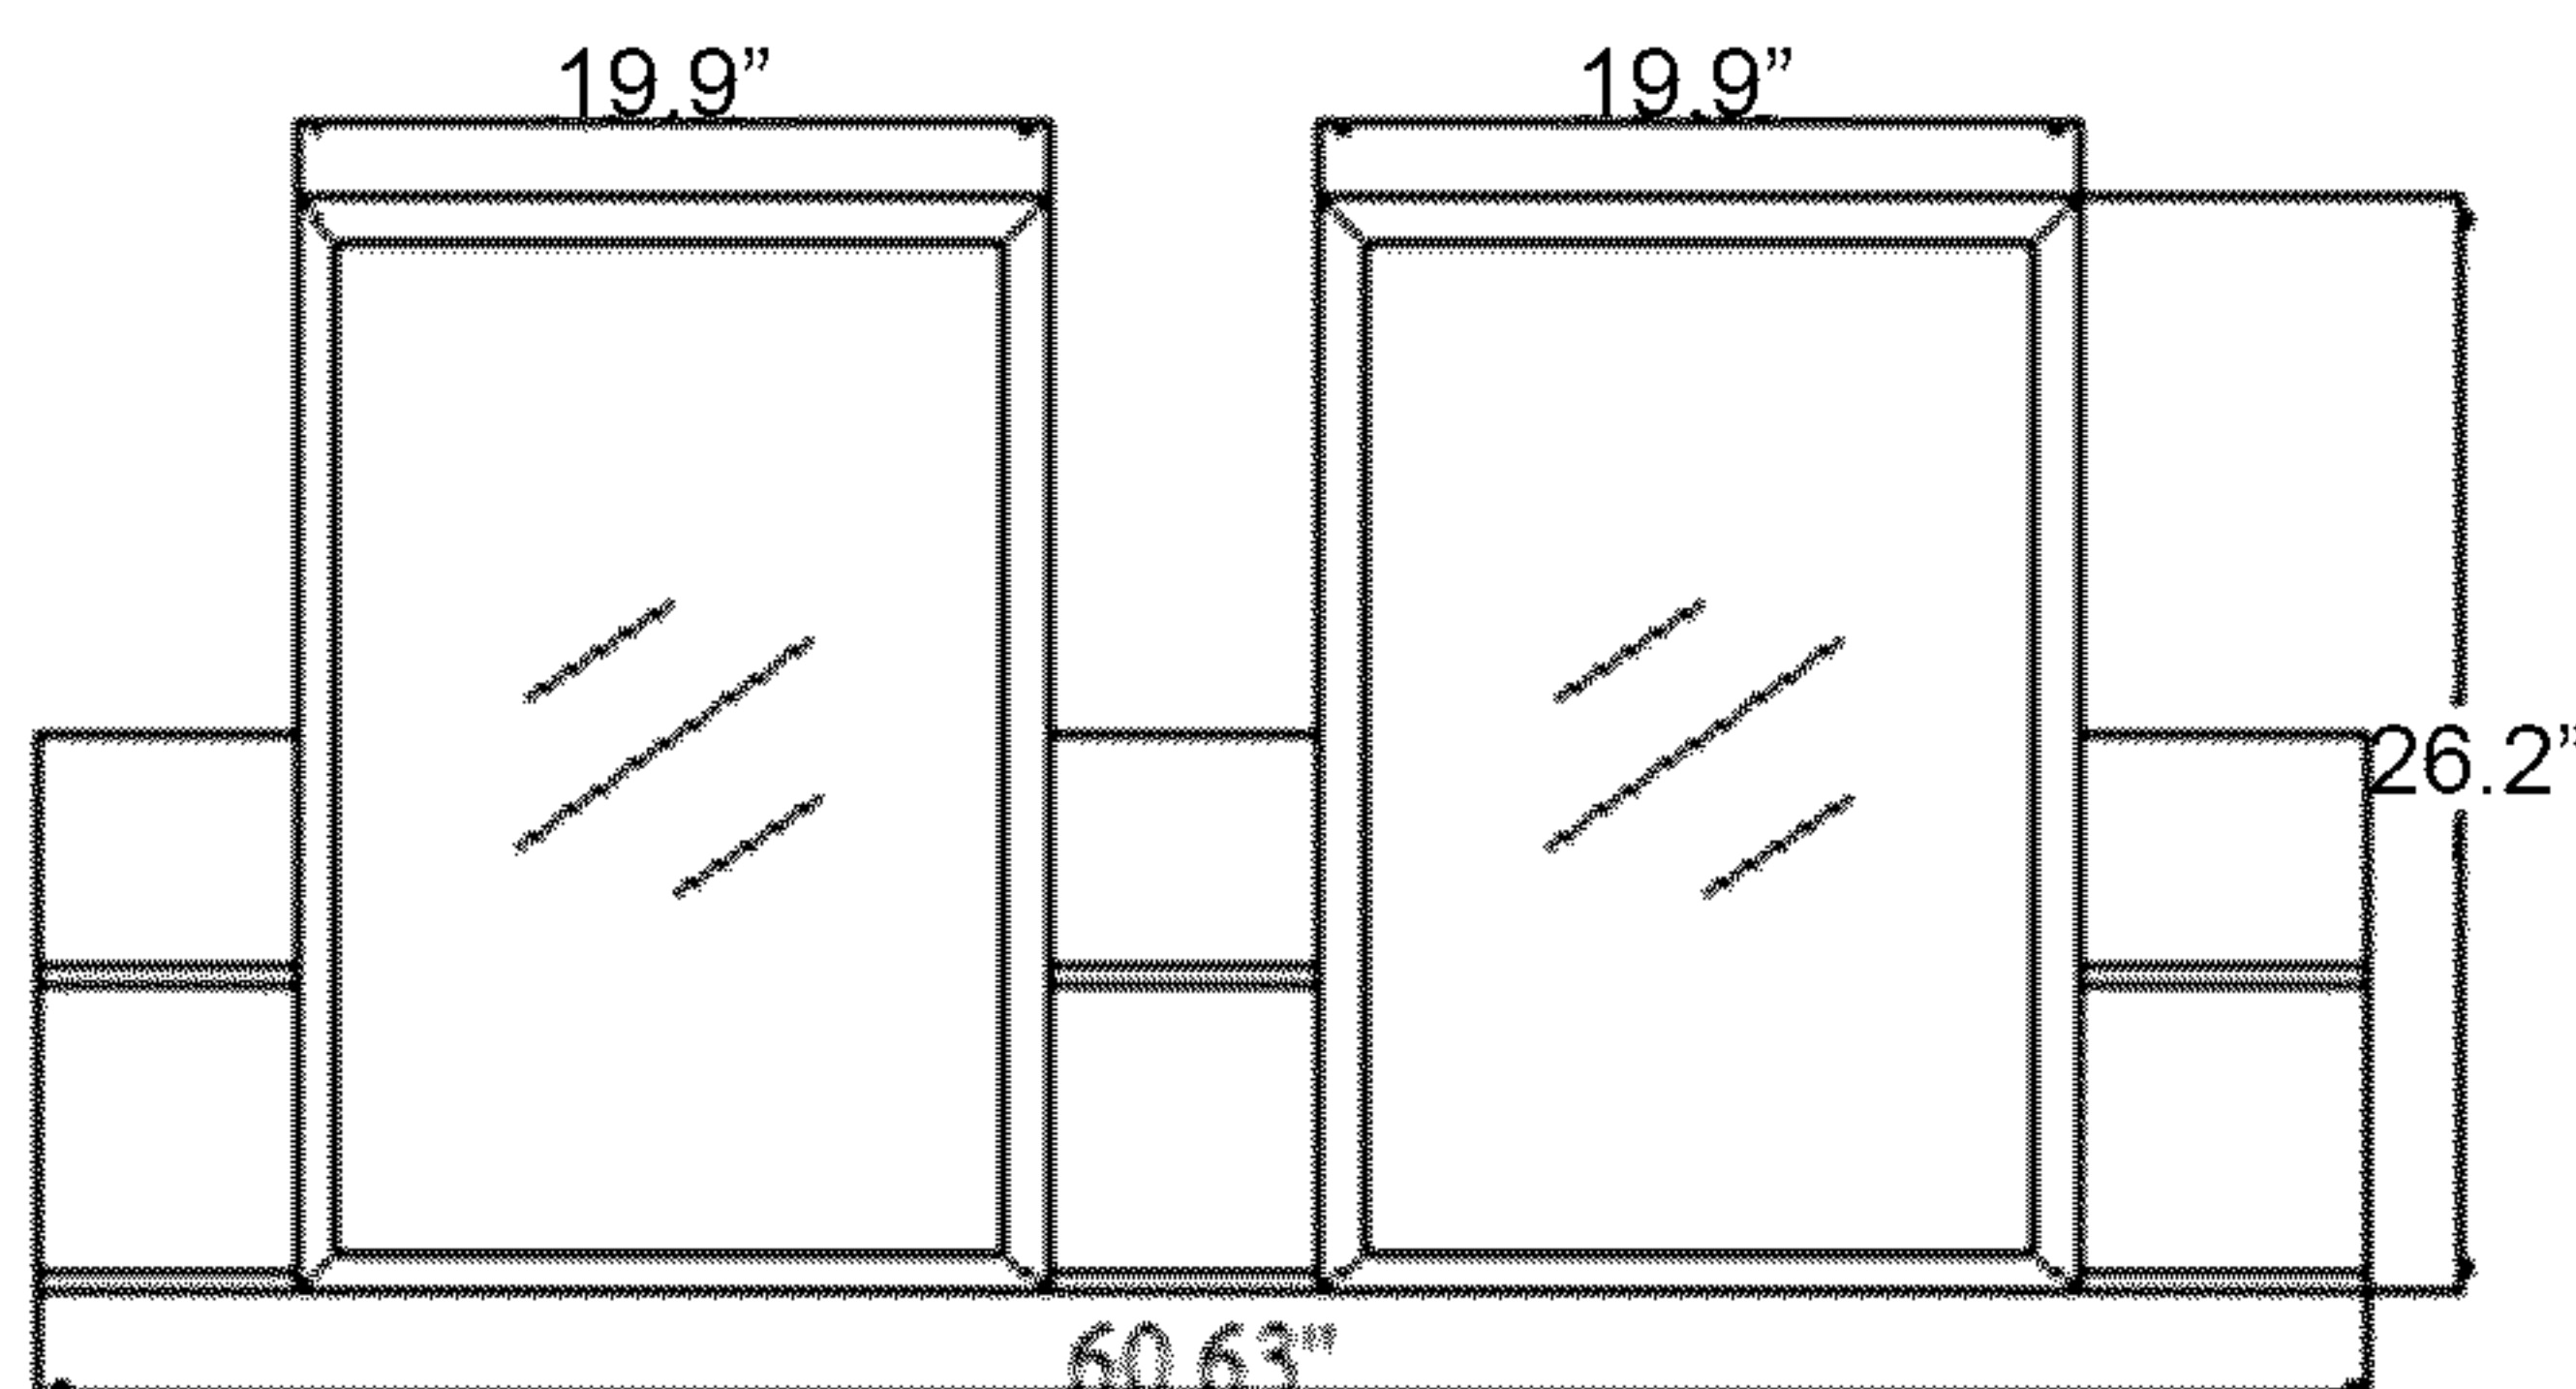

FRONT VIEW

MIRROR VIEW

TOP VIEW

SIDE VIEW

BACK VIEW

*Virtu USA vanities are hand-crafted and may vary with a minor manufacturing tolerance.
 Natural stone characteristics are very subjective and may vary with natural veining, crystallization and lining.*