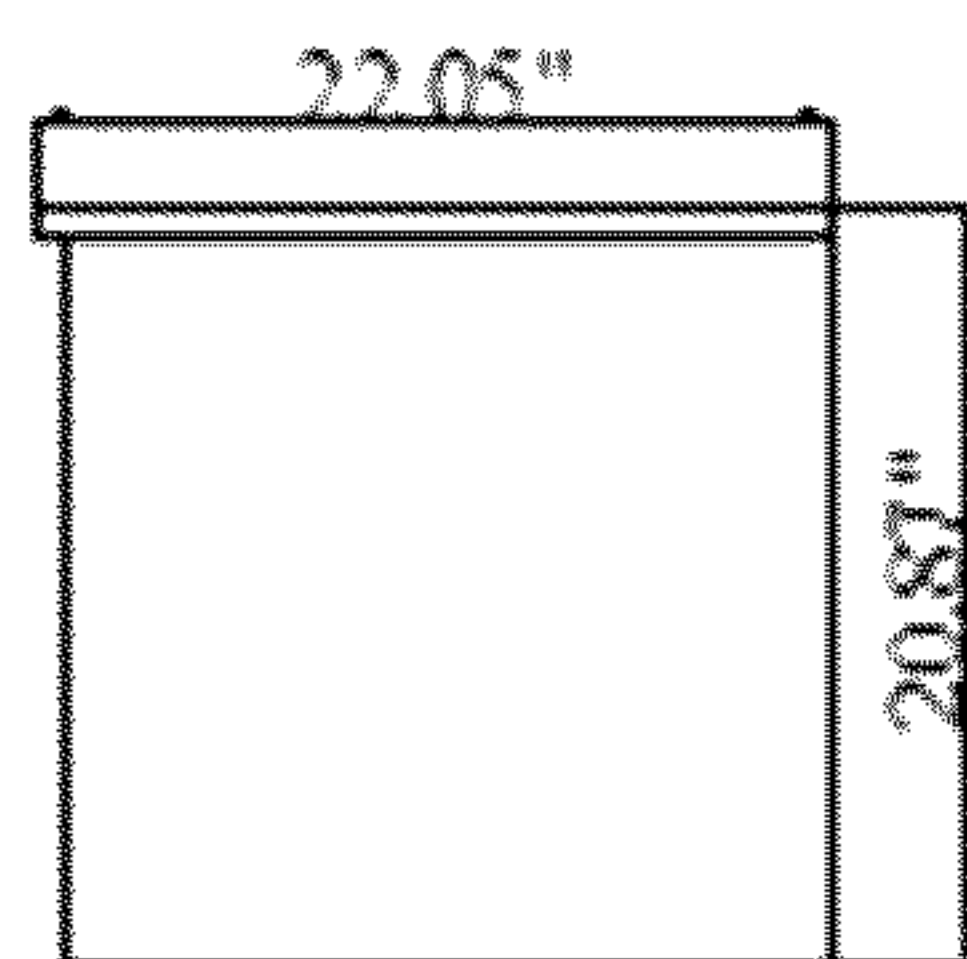

FRONT VIEW

MIRROR VIEW

TOP VIEW

SIDE VIEW

BACK VIEW

*Virtu USA vanities are hand-crafted and may vary with a minor manufacturing tolerance.
 Natural stone characteristics are very subjective and may vary with natural veining, crystallization and lining.*