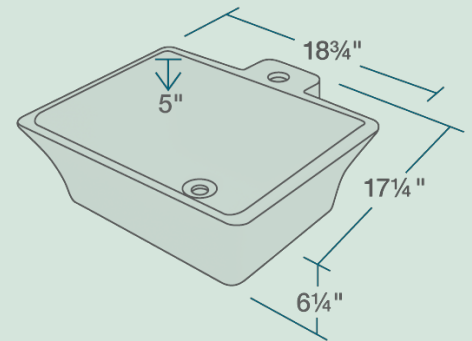

18 3/4" x 17 1/4" x 6 1/4"
 Vessel Installation
 True Vitreous China
 No Hardware Needed
 Limited Lifetime Warranty

Accessories

*Accessories not included

Available Colors

Features

Vessel Installation	21" Minimum Cabinet Size	True Vitreous China	No Hardware Needed	Limited Lifetime Warranty	One Bowl