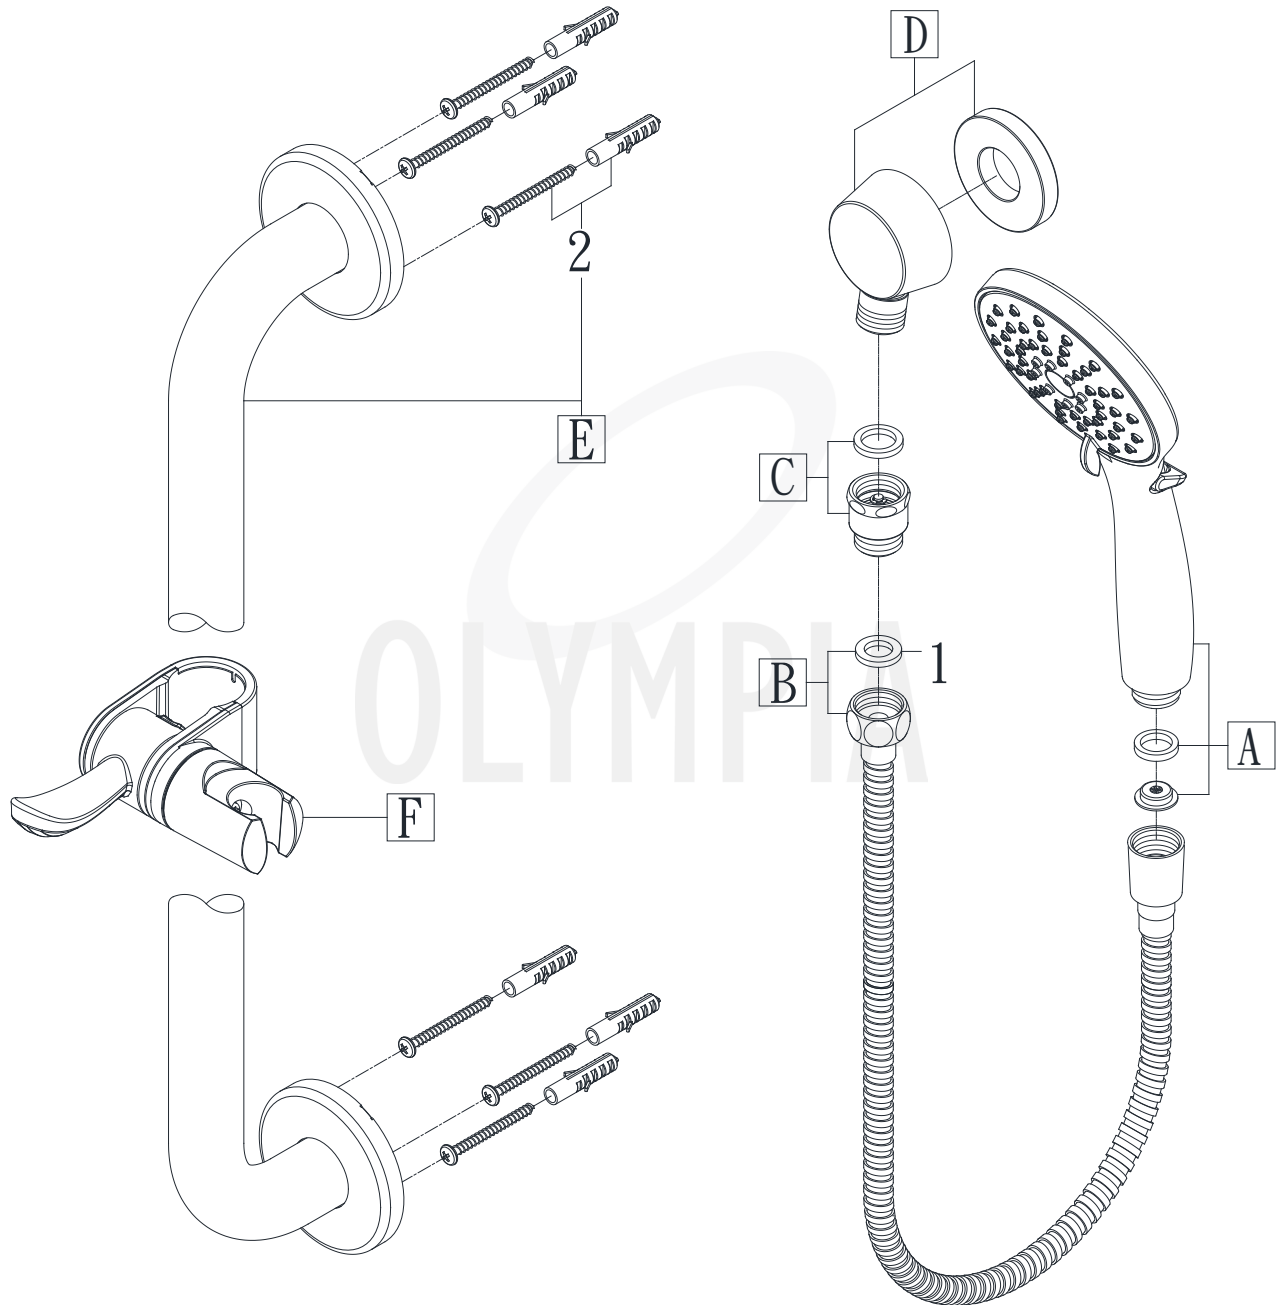

PARTS BREAKDOWN SHEET

Handheld Shower Set with Grab / Slide Bar

ITEM#	DESCRIPTION	ITEM#	DESCRIPTION
A	OP-660008* 1.75 GPM Handheld Showerhead	E	OP-460028* Slide/Grab Bar
B	OP-460027* 60" SST Hose	F	OP-460029* Handheld Shower Holder
C	OP-460020* Vacuum Breaker	1	OP-460025* Washer
D	OP-460006* Drop Ell	2	OP-460030* Mounting Kit

* Note- Please Specify finish\color code while ordering.