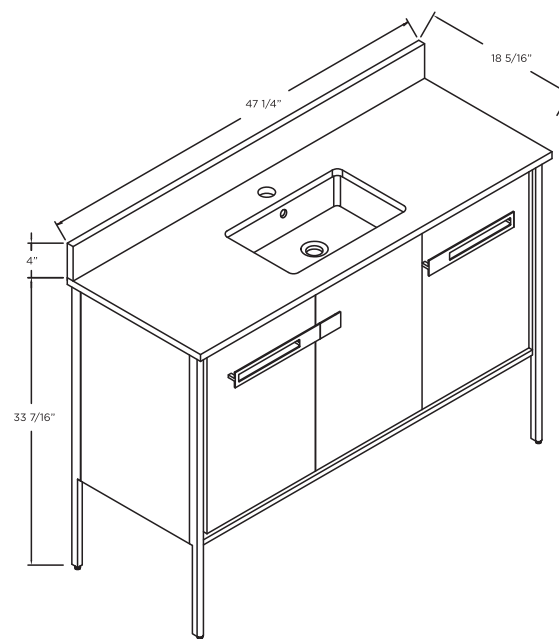

SPECIFICATIONS / TECHNICAL DATA

VANITY COLLECTION

OAKVILLE

48"

FLOOR STANDING

ATTENTION! Dimensions may vary by up to 3/8". It is highly recommended to pull all dimensions of actual model for installation and measuring purposes.

MODEL# OK48