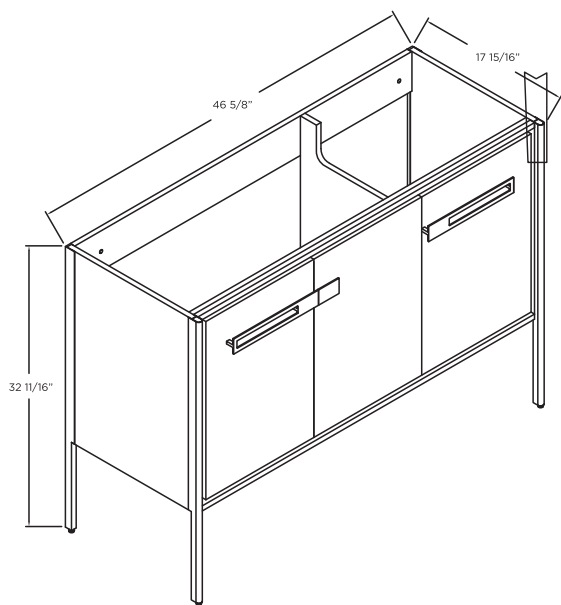

SPECIFICATIONS / TECHNICAL DATA

VANITY COLLECTION

OAKVILLE

48"

FLOOR STANDING

ATTENTION! Dimensions may vary by up to 3/8". It is highly recommended to pull all dimensions of actual model for installation and measuring purposes.

MODEL# OK48