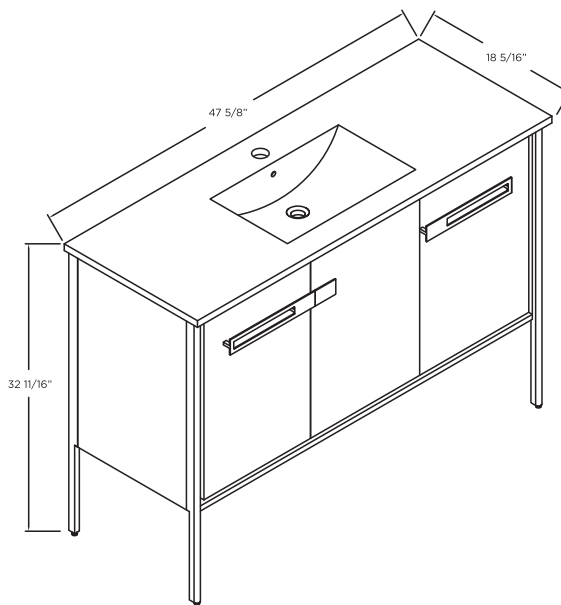

SPECIFICATIONS / TECHNICAL DATA

VANITY COLLECTION

OAKVILLE

48"

FLOOR STANDING

ATTENTION! Dimensions may vary by up to 3/8". It is highly recommended to pull all dimensions of actual model for installation and measuring purposes.

MODEL# OK48