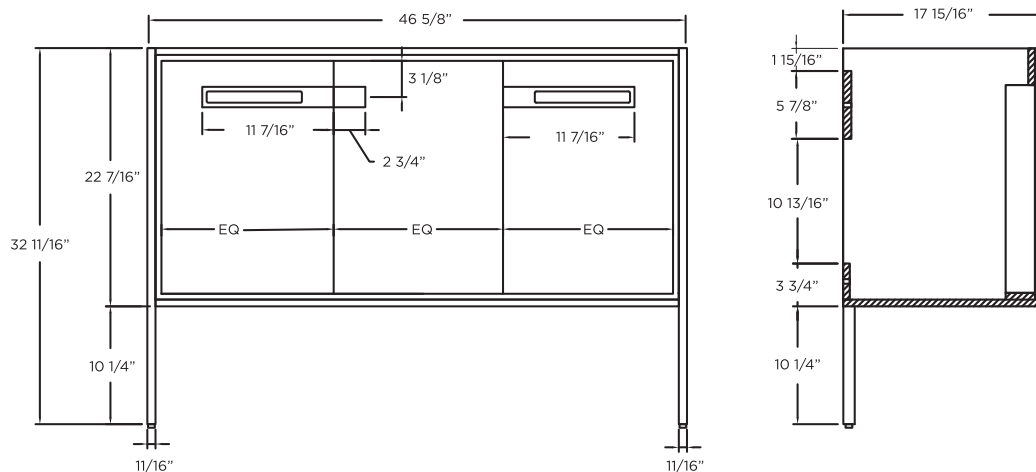

SPECIFICATIONS / TECHNICAL DATA

VANITY COLLECTION

OAKVILLE

48"

FLOOR STANDING

ATTENTION! Dimensions may vary by up to 3/8". It is highly recommended to pull all dimensions of actual model for installation and measuring purposes.

MODEL# OK48