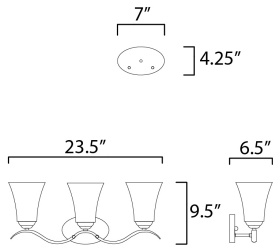

**PRODUCT DESCRIPTION**

Gently waving arms of Satin Nickel or Oil Rubbed Bronze support tall-profile Frosted glass shades creating a scale normally not found in this category of lighting. The bath vanity may be installed up or down and also includes a Polished Chrome finish.

**MEASUREMENTS**

DIMENSION : 23.5" W x 9.5" H x 6.5" Ext  
 BACK PLATE : 7" W x 4.25" H x 7.5" HCO  
 HANGING WEIGHT : 5.32 lb

**LAMPING**

INPUT VOLTAGE : 120V  
 BULB : 3 x 60W Incandescent E26 Medium , 180W Total  
 BULB INCLUDED : (Not Included)  
 DIMMABLE : Yes  
 LIGHTING\_DIRECTION : Omni