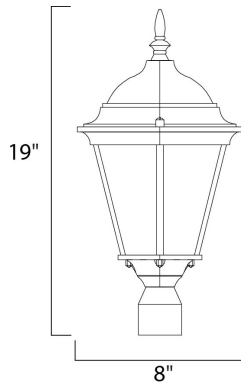

PRODUCT DESCRIPTION

Westlake is a transitional style from Maxim Lighting International in Black, Rust Patina, Empire Bronze, or White finish.

MEASUREMENTS

DIMENSION : 8" L x 8" W x 19" H
 HANGING WEIGHT : 2.2 lb