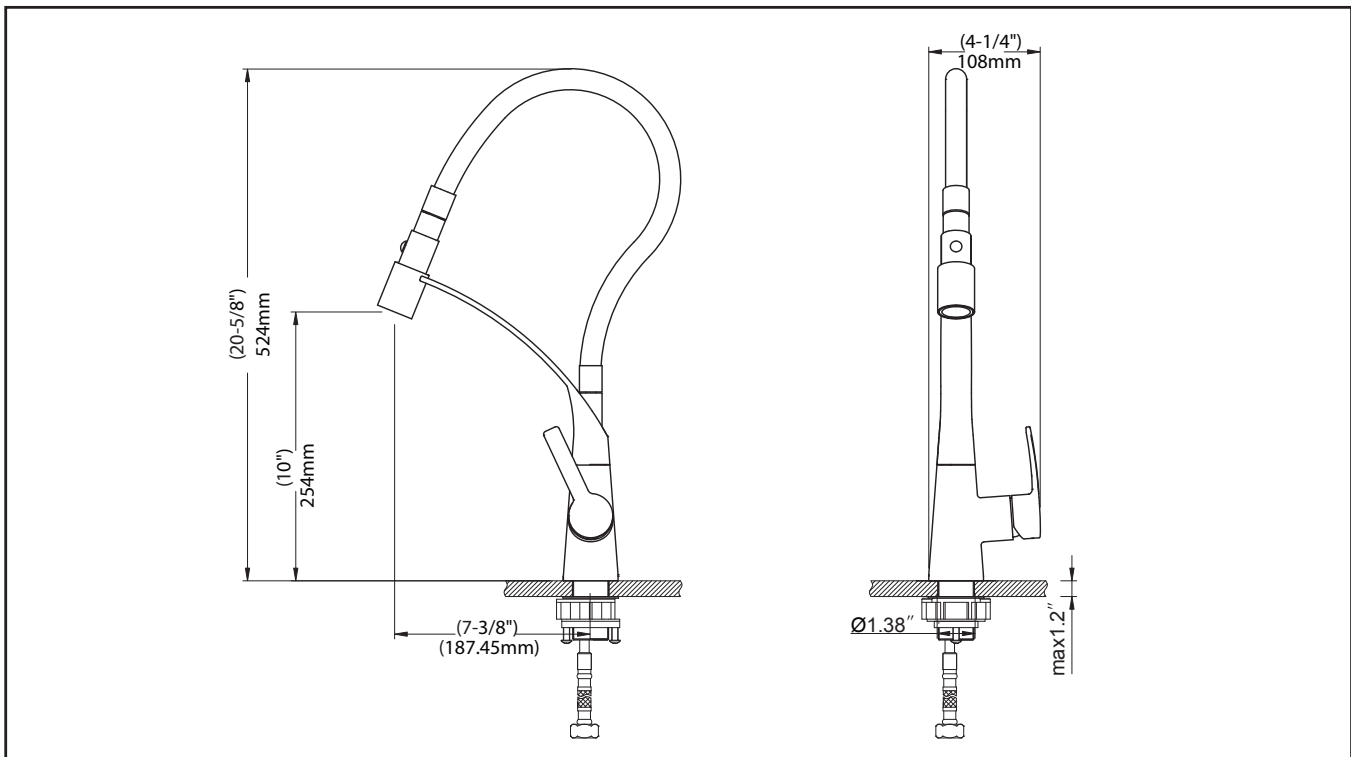

KPF-2830

CarboFlex™ Single Handle Kitchen Faucet

Chrome / Stainless Steel Finishes

Kräus®

SPECIFICATION SHEET

Material

Body: Brass
Handle: Brass
Sprayer: Brass
Waterway: PVC

Spout

Swivel: 360
Design: Contemporary

Sprayhead

Flow Rate: 1.8 gpm (6.8L/min) @ 60 psi
Name: AMFAG Micro
Function: Spray/Stream
Nozzles: Easy Clean Silicone Rubber Nozzles
Docking: Secure

Cartridge

Brand: Kerox
Size: 35mm
Style: Lever

Mounting

Holes: 1 Hole
Type: Brass Nut

Waterlines

Type: Fanski
Flexible
Connections: 3/8"
Materials: Braided Stainless Steel
Included

Dimensions

Faucet Dimensions: 20 5/8" x 7 3/8" x 2"
Handle Clearance: 1 1/2"

Accessories Included

N/A

Kraus Limited Lifetime Warranty: See website for details www.kraususa.com

1.800.775.0703 / customerservice@kraususa.com

Codes/Standards: Meets ASME A112.18.1/CSA B125.1, NSF/ANSI Standard 61 certified by IAPMO, NSF/ANSI Standard 372 certified by IAPMO, CAL GREEN, CEC, DOE, ADA

REV. August 15, 2016