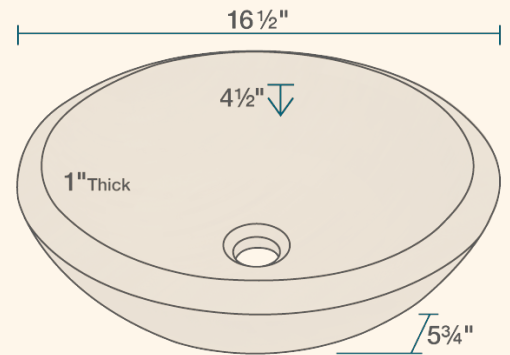

# 890 Vessel Bathroom Sink

16 1/2" x 16 1/2" x 5 3/4"  
 Vessel Installation  
 18" Minimum Cabinet Size  
 1" Thick Bowl  
 Made from Laminated Bamboo Stalks  
 Limited Lifetime Warranty