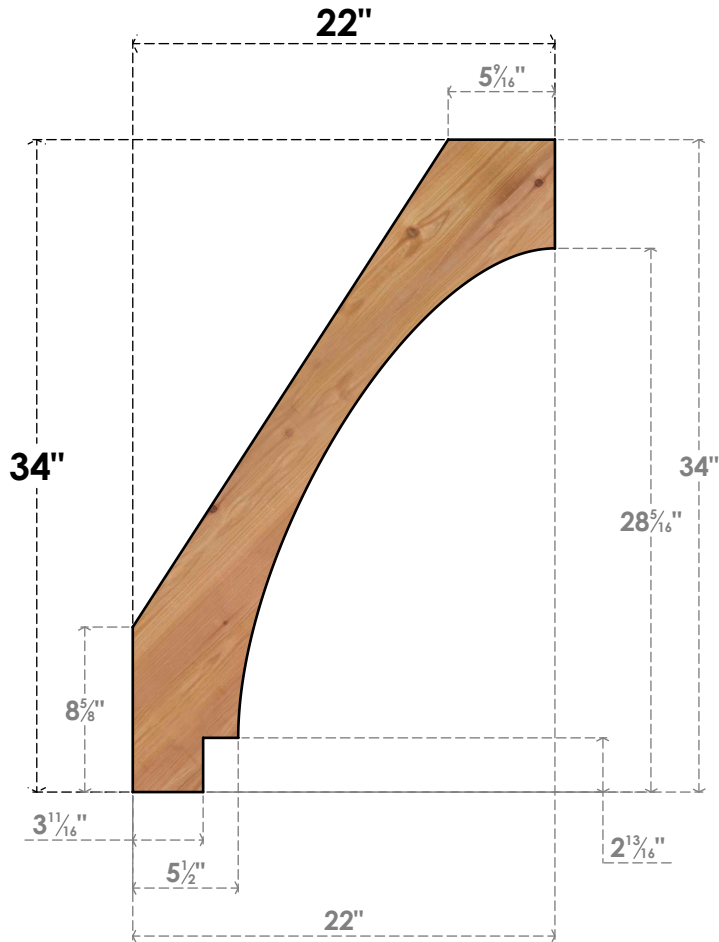

BRC06X22X34IMP00SWR

5 1/2"W X 22"D X 34"H IMPERIAL SMOOTH BRACE, WESTERN RED CEDAR

SIDE

FRONT

EKENA MILLWORK
 2300 WEST MAIN ST.
 CLARKSVILLE, TX 75426
 TOLL FREE: 866-607-0453
 WWW.EKENAMILLWORK.COM

NOTES