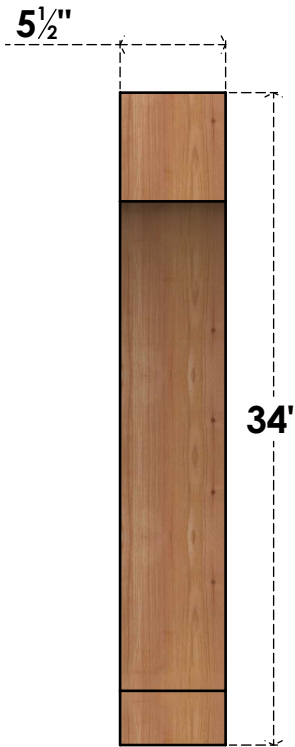

BRC06X22X34IMP00SWR

5 1/2"W X 22"D X 34"H IMPERIAL SMOOTH BRACE, WESTERN RED CEDAR

SIDE

FRONT

EKENA MILLWORK
 2300 WEST MAIN ST.
 CLARKSVILLE, TX 75426
 TOLL FREE: 866-607-0453
 WWW.EKENAMILLWORK.COM

NOTES