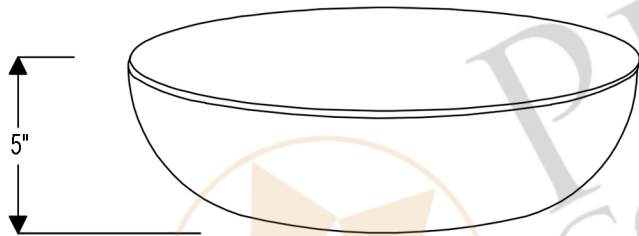

PACKAGE INCLUDES THE FOLLOWING ITEMS:

- * Oval Hand Forged Old World Copper Vessel Sink / ORB Finish (Model# PVOVAL20)
- * Single Handle Bathroom Vessel Faucet / ORB Finish (Model# B-VF01ORB)
- * 1.5" Non-Overflow Pop-up Bathroom Sink Drain / ORB Finish (Model# D-208ORB)
- * Neutral Cure Copper Sink Installation Silicone (Model# C900-ORB)
- * Copper Sink Wax (Model# W900-WAX)

* ORB: Oil Rubbed Bronze

SINK DETAILS (Model# PVOVAL20)

- * Oval Hand Forged Old World Copper Vessel Sink
- * Outer Dimension: 20" x 15" x 5"
- * Drain Opening: 1.5" Non-Overflow
- * Color: Oil Rubbed Bronze
- * CODE / STANDARD COMPLIANCE: IAPMO / cUPC LISTED