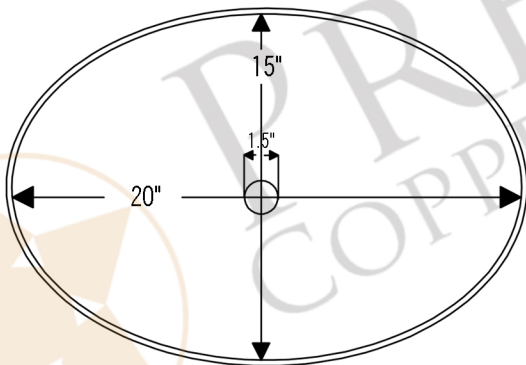

* ORB: Oil Rubbed Bronze

SINK DETAILS (Model# PVOVAL20)

- * Oval Hand Forged Old World Copper Vessel Sink
- * Outer Dimension: 20" x 15" x 5"
- * Drain Opening: 1.5" Non-Overflow
- * Color: Oil Rubbed Bronze
- * CODE / STANDARD COMPLIANCE: IAPMO / cUPC LISTED

* ORB: Oil Rubbed Bronze

FAUCET DETAILS (Model# B-VF01ORB)

- * Single Handle Bathroom Vessel Faucet
- * Color: Oil Rubbed Bronze
- * Solid Brass Construction
- * Ceramic Disc Cartridges
- * Overall Height: 14.75"
- * ASME A112.18.1/CSA B125.1, NSF/ANSI 61, California Lead Plumbing Law, ADA Compliant