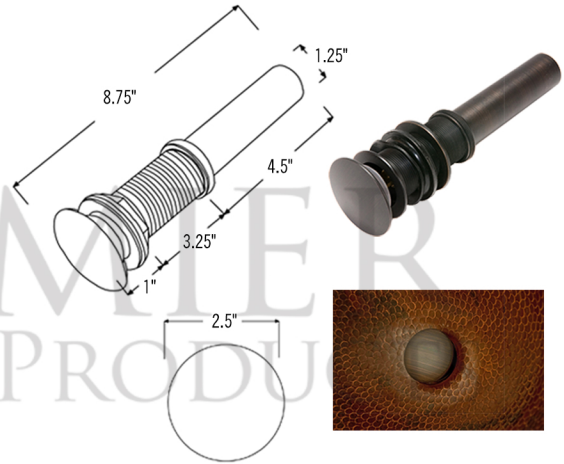

* ORB: Oil Rubbed Bronze

SINK DETAILS (Model# PVOVAL20)

- * Oval Hand Forged Old World Copper Vessel Sink
- * Outer Dimension: 20" x 15" x 5"
- * Drain Opening: 1.5" Non-Overflow
- * Color: Oil Rubbed Bronze
- * CODE / STANDARD COMPLIANCE: IAPMO / cUPC LISTED

PACKAGE INCLUDES THE FOLLOWING ITEMS:

- * Oval Hand Forged Old World Copper Vessel Sink / ORB Finish (Model# PVOVAL20)
- * Single Handle Bathroom Vessel Faucet / ORB Finish (Model# B-VF01ORB)
- * 1.5" Non-Overflow Pop-up Bathroom Sink Drain / ORB Finish (Model# D-208ORB)
- * Neutral Cure Copper Sink Installation Silicone (Model# C900-ORB)
- * Copper Sink Wax (Model# W900-WAX)

* ORB: Oil Rubbed Bronze

FAUCET DETAILS (Model# B-VF01ORB)

- * Single Handle Bathroom Vessel Faucet
- * Color: Oil Rubbed Bronze
- * Solid Brass Construction
- * Ceramic Disc Cartridges
- * Overall Height: 14.75"
- * ASME A112.18.1/CSA B125.1, NSF/ANSI 61, California Lead Plumbing Law, ADA Compliant

DRAIN DETAILS (Model# D-208ORB)

- * 1.5" Non-Overflow Pop-up Bathroom Sink Drain
- * Design: Push Pop Top
- * Upper Flange Dimension: 2"
- * Material: Solid Brass

SILICONE DETAILS (Model# C900-ORB)

- * Neutral Cure Installation Silicone
- * Color: Oil Rubbed Bronze
- * Size: 4.7 OZ
- * Matches a Variety of Different Styled Sinks and Drains