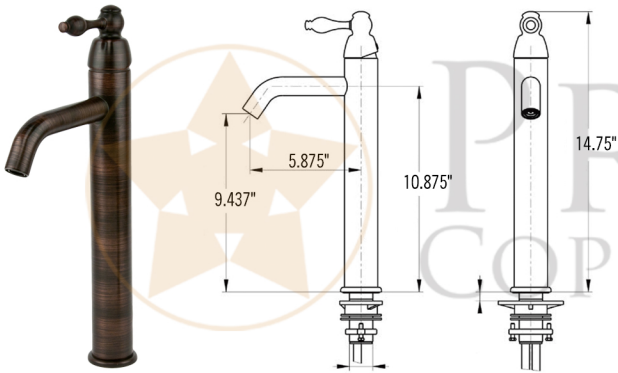

PACKAGE INCLUDES THE FOLLOWING ITEMS:

- * Oval Hand Forged Old World Copper Vessel Sink / ORB Finish (Model# PVOVAL20)
- * Single Handle Bathroom Vessel Faucet / ORB Finish (Model# B-VF01ORB)
- * 1.5" Non-Overflow Pop-up Bathroom Sink Drain / ORB Finish (Model# D-208ORB)
- * Neutral Cure Copper Sink Installation Silicone (Model# C900-ORB)
- * Copper Sink Wax (Model# W900-WAX)

* ORB: Oil Rubbed Bronze

SINK DETAILS (Model# PVOVAL20)

- * Oval Hand Forged Old World Copper Vessel Sink
- * Outer Dimension: 20" x 15" x 5"
- * Drain Opening: 1.5" Non-Overflow
- * Color: Oil Rubbed Bronze
- * CODE / STANDARD COMPLIANCE: IAPMO / cUPC LISTED

* ORB: Oil Rubbed Bronze

FAUCET DETAILS (Model# B-VF01ORB)

- * Single Handle Bathroom Vessel Faucet
- * Color: Oil Rubbed Bronze
- * Solid Brass Construction
- * Ceramic Disc Cartridges
- * Overall Height: 14.75"
- * ASME A112.18.1/CSA B125.1, NSF/ANSI 61, California Lead Plumbing Law, ADA Compliant