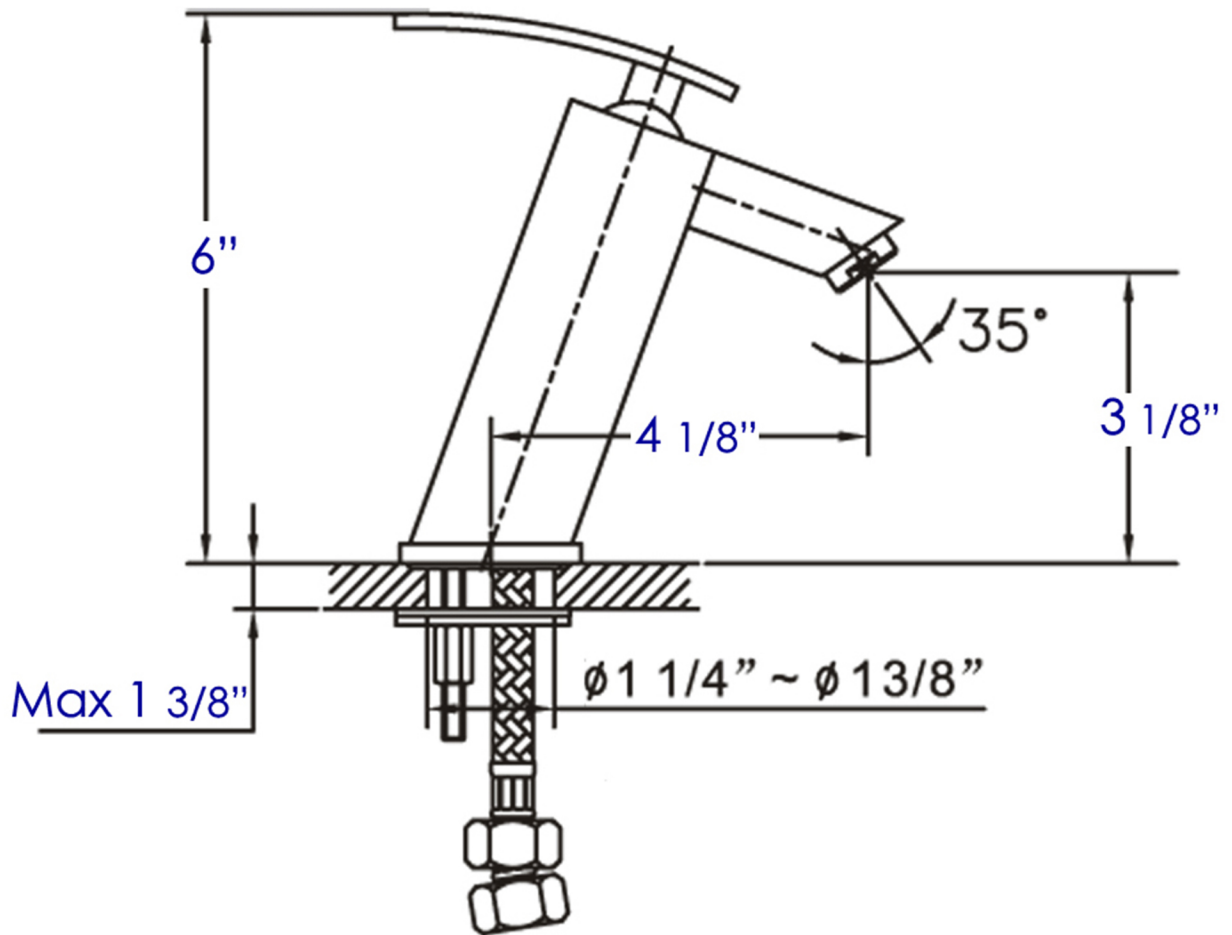

# AB1628

Single Lever Bathroom Faucet

**Note:** All product dimensions are approximate and should be verified on site prior to installation.  
Visit [www.ALFIbrand.com](http://www.ALFIbrand.com) for more information.