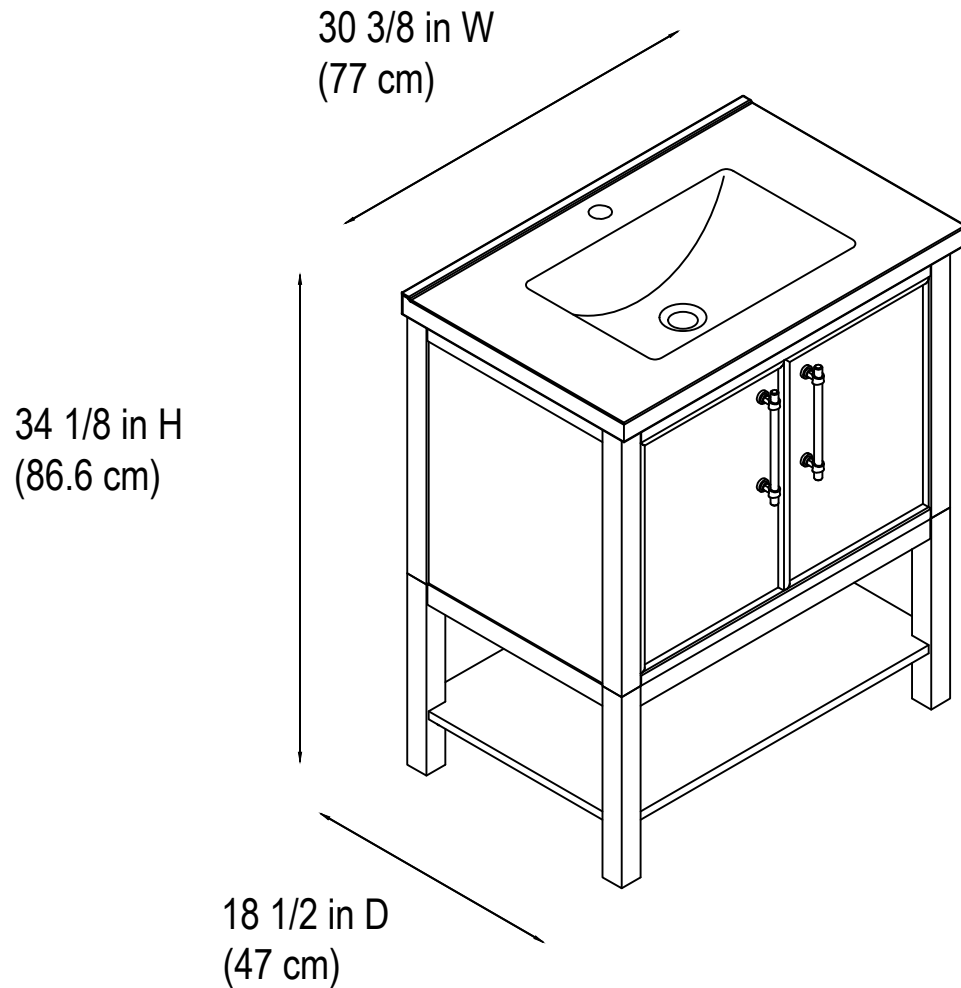

## 30" Bathroom Vanity

30 3/8 in. W x 18 1/2 in. D x 34 1/8 in. H  
(77 cm x 47 cm x 86.6 cm)

## Top View

## Back View