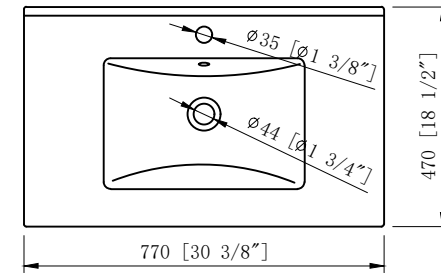

30" Bathroom Vanity

30 3/8 in. W x 18 1/2 in. D x 34 1/8 in. H
(77 cm x 47 cm x 86.6 cm)

Top View

Back View