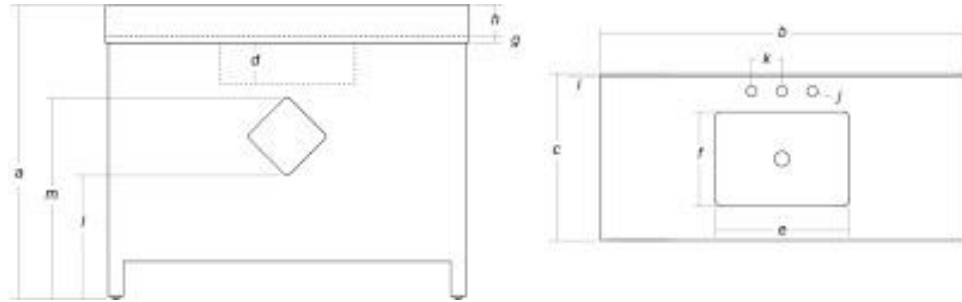

Flora Gray Bathroom Vanity With Marble Top, 37"

SKU

HZ00000155

Dimensions

A	Overall Height	38.43"
B	Overall Width	37"
C	Overall Depth	22.04"
D	Basin Height	7.48"
E	Basin Width	17.12"
F	Basin Depth	11.81"
G	Countertop Thickness	1.1"
	Countertop Width	37"
	Countertop Depth	22.04"
H	Height of Backsplash	3.93"
I	Backsplash Thickness	0.55"
	Vanity Base Height	33.46"
	Vanity Base Width	36.25"
	Vanity Base Depth	21.65"
J	Diameter of Faucet Holes	1.41"
K	Distance Between Center of Faucet Holes	4.01"
L	Lowest Height of Plumbing from Floor	19.52"
M	Highest Height of Plumbing from Floor	27.55"
N	Height of Plumbing Cutout (Wall Hung)	Not Applicable

Installation

Assembly Required	Yes
-------------------	-----

Basin

Basin Included	Yes
UPC Certified	Yes
Basin Type	Undermount
Material	Ceramic
Overflow Drain Included	Yes

Faucet

Faucet Included	No
No. of Faucet Holes	3
Faucet Installation Type	Widespread
Drain Included	No

Mirrors

Mirror Included	No
-----------------	----

Drawers

Number of Functional Drawers	2
Number of False Drawers	0
Internal Drawer Dimensions 1	H 8" W 9" D 18"
Internal Drawer Dimensions 2	Not Applicable
Soft Close	Not Applicable
Drawer Construction	Dovetail Joints
No. of Functional Drawers with Dividers	0
Are Drawer Dividers Removable	No