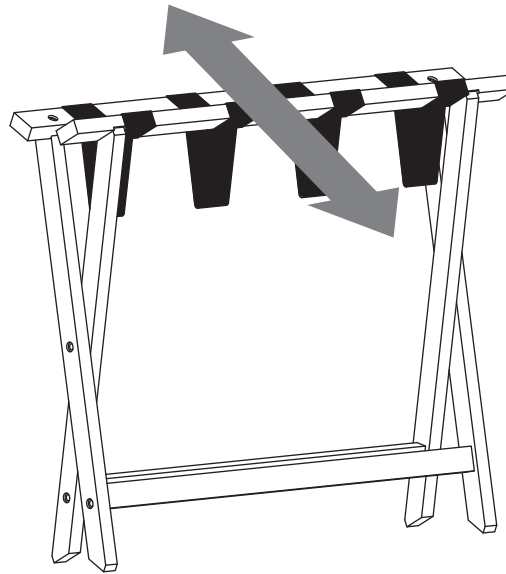

Assembly Instruction
Item #102-1X
Heavy Duty 30" Extra Wide
Luggage Rack

Unfold the luggage Rack.

Complete Unit Set Up