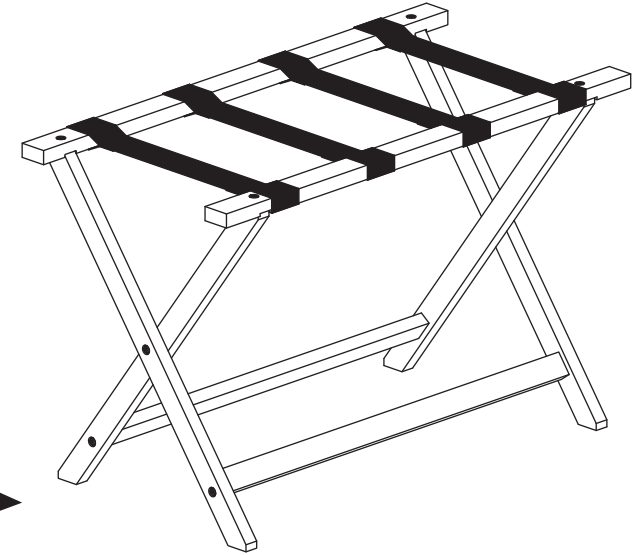

Assembly Instruction
Item #102-1X
Heavy Duty 30" Extra Wide
Luggage Rack

Unfold the luggage Rack.

Complete Unit Set Up